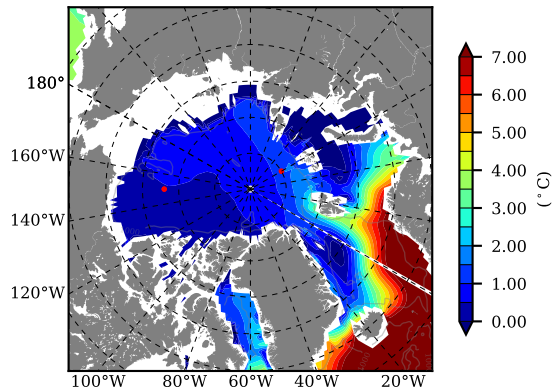

BCTGR273ERA5AO1SC1 AW Max Temp over 1981

AW Max Temp from PHC 3.0

BCTGR273ERA5AO1SC1 AW Max Temp depth

AW Max Temp depth from PHC 3.0