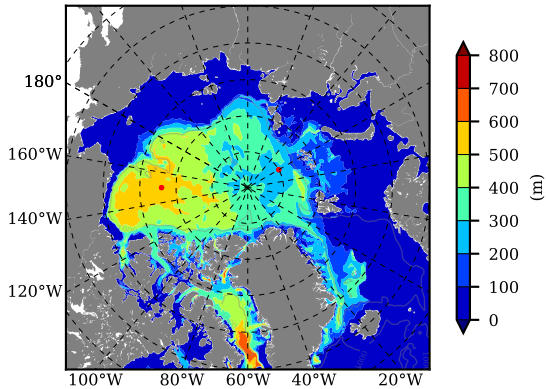

BCTGR273ERA5AO1SC1 AW Max Temp over 1981

AW Max Temp from PHC 3.0

BCTGR273ERA5AO1SC1 AW Max Temp depth

AW Max Temp depth from PHC 3.0