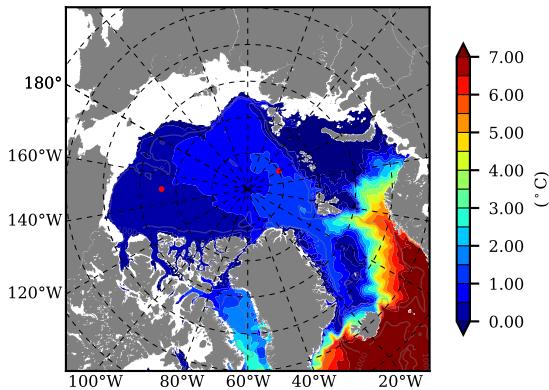

BCTGR273ERA5AO1SC1 AW Max Temp over 1981

AW Max Temp from PHC 3.0

BCTGR273ERA5AO1SC1 AW Max Temp depth

AW Max Temp depth from PHC 3.0