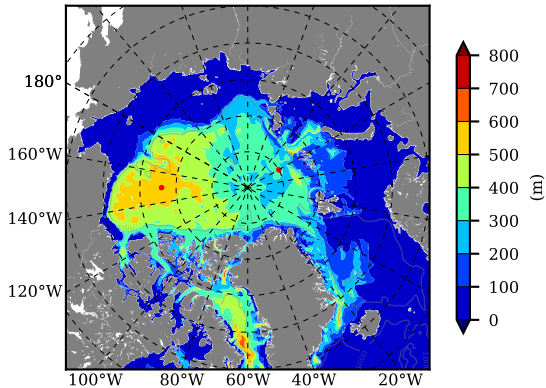

BCTGR273ERA5AO1SC1 AW Max Temp over 1982

AW Max Temp from PHC 3.0

BCTGR273ERA5AO1SC1 AW Max Temp depth

AW Max Temp depth from PHC 3.0