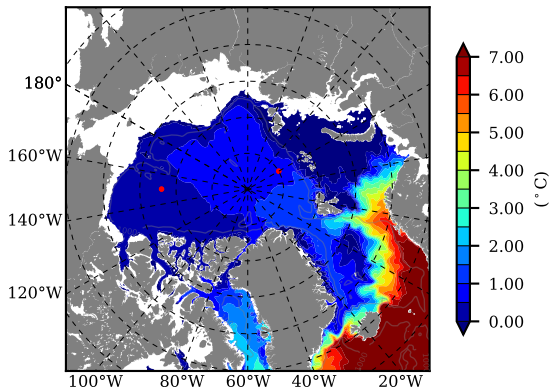

BCTGR273ERA5AO1SC1 AW Max Temp over 1982

AW Max Temp from PHC 3.0

BCTGR273ERA5AO1SC1 AW Max Temp depth

AW Max Temp depth from PHC 3.0