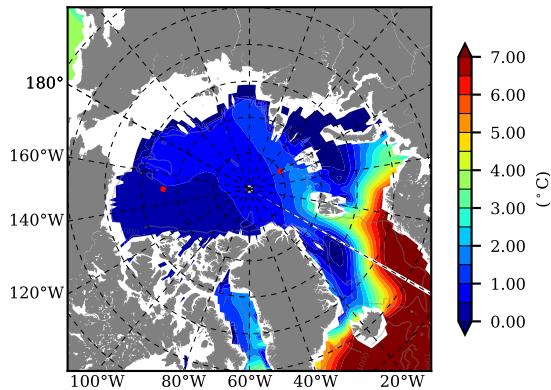

BCTGR273ERA5AO1SC1 AW Max Temp over 1982

AW Max Temp from PHC 3.0

BCTGR273ERA5AO1SC1 AW Max Temp depth

AW Max Temp depth from PHC 3.0