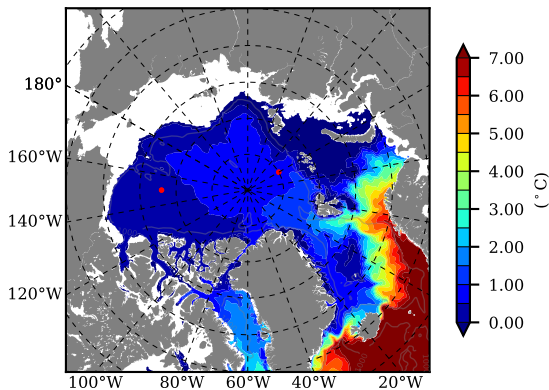

BCTGR273ERA5AO1SC1 AW Max Temp over 1983

AW Max Temp from PHC 3.0

BCTGR273ERA5AO1SC1 AW Max Temp depth

AW Max Temp depth from PHC 3.0