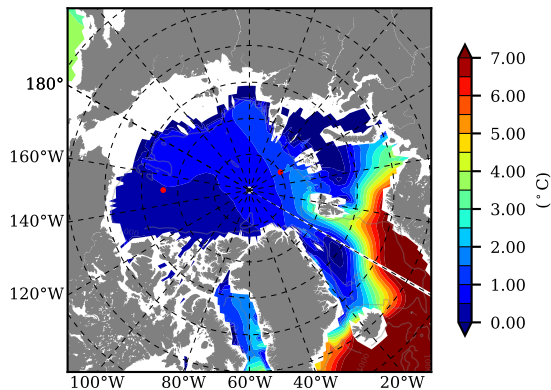

BCTGR273ERA5AO1SC1 AW Max Temp over 1983

AW Max Temp from PHC 3.0

BCTGR273ERA5AO1SC1 AW Max Temp depth

AW Max Temp depth from PHC 3.0