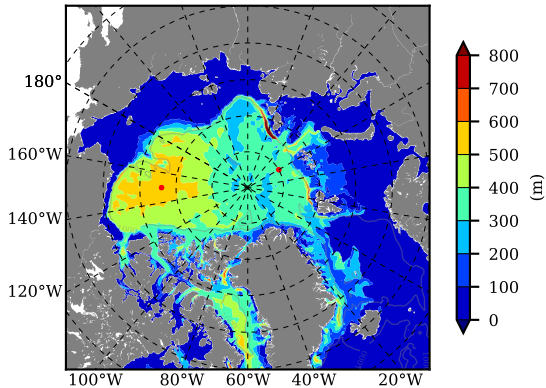

BCTGR273ERA5AO1SC1 AW Max Temp over 1983

AW Max Temp from PHC 3.0

BCTGR273ERA5AO1SC1 AW Max Temp depth

AW Max Temp depth from PHC 3.0