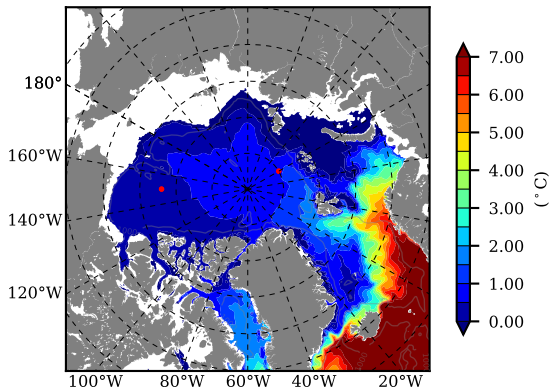

BCTGR273ERA5AO1SC1 AW Max Temp over 1984

AW Max Temp from PHC 3.0

BCTGR273ERA5AO1SC1 AW Max Temp depth

AW Max Temp depth from PHC 3.0