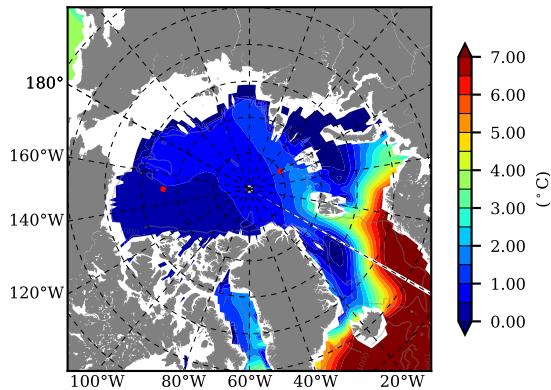

BCTGR273ERA5AO1SC1 AW Max Temp over 1984

AW Max Temp from PHC 3.0

BCTGR273ERA5AO1SC1 AW Max Temp depth

AW Max Temp depth from PHC 3.0