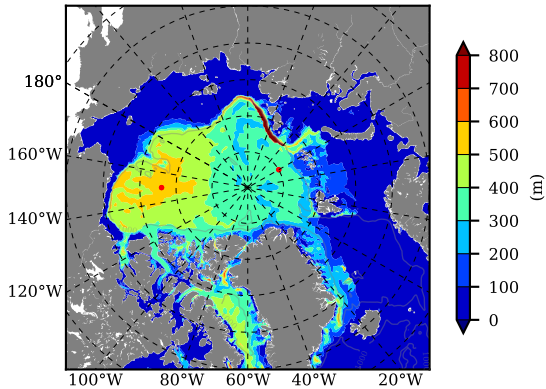

BCTGR273ERA5AO1SC1 AW Max Temp over 1984

AW Max Temp from PHC 3.0

BCTGR273ERA5AO1SC1 AW Max Temp depth

AW Max Temp depth from PHC 3.0