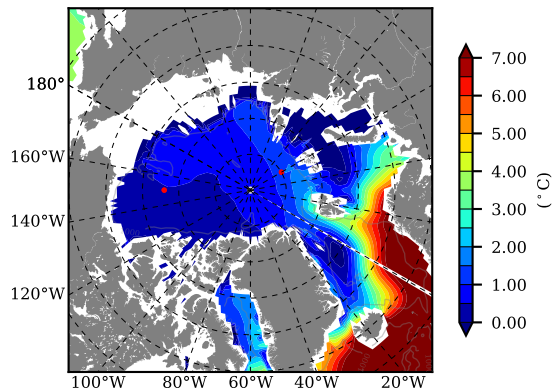

BCTGR273ERA5AO1SC1 AW Max Temp over 1985

AW Max Temp from PHC 3.0

BCTGR273ERA5AO1SC1 AW Max Temp depth

AW Max Temp depth from PHC 3.0