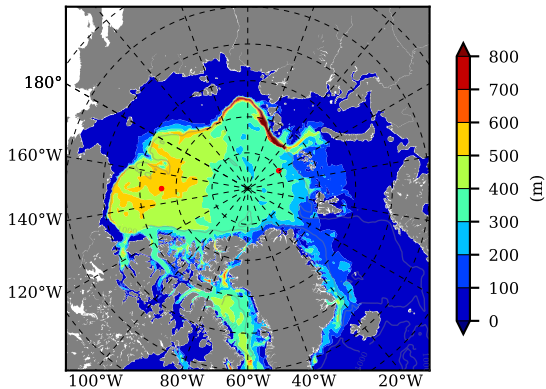

BCTGR273ERA5AO1SC1 AW Max Temp over 1985

AW Max Temp from PHC 3.0

BCTGR273ERA5AO1SC1 AW Max Temp depth

AW Max Temp depth from PHC 3.0