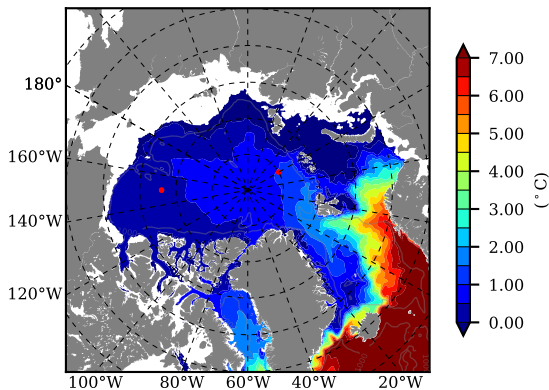

BCTGR273ERA5AO1SC1 AW Max Temp over 1985

AW Max Temp from PHC 3.0

BCTGR273ERA5AO1SC1 AW Max Temp depth

AW Max Temp depth from PHC 3.0