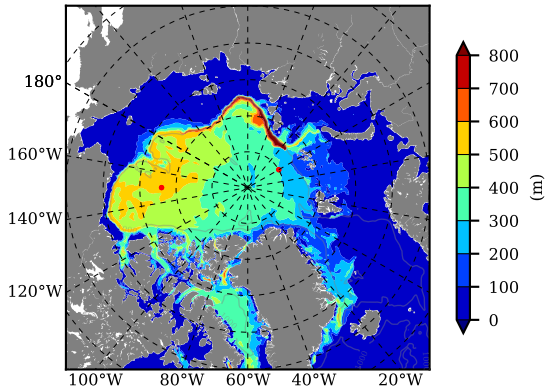

BCTGR273ERA5AO1SC1 AW Max Temp over 1986

AW Max Temp from PHC 3.0

BCTGR273ERA5AO1SC1 AW Max Temp depth

AW Max Temp depth from PHC 3.0