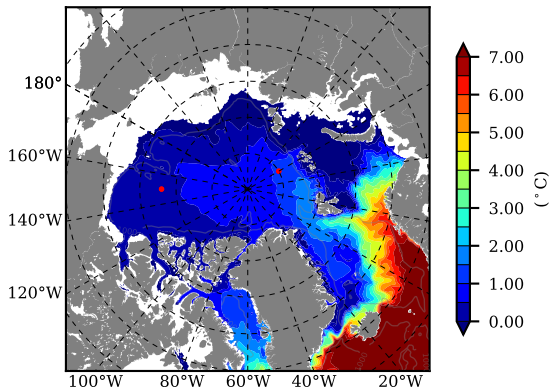

BCTGR273ERA5AO1SC1 AW Max Temp over 1986

AW Max Temp from PHC 3.0

BCTGR273ERA5AO1SC1 AW Max Temp depth

AW Max Temp depth from PHC 3.0