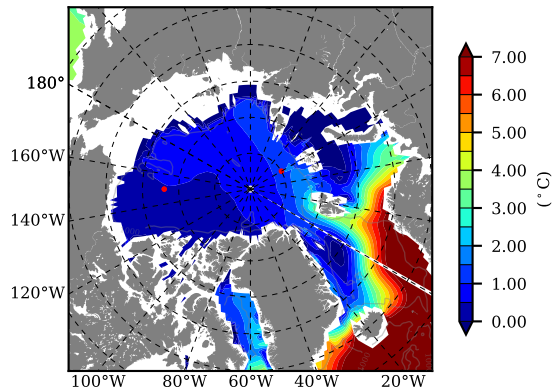

BCTGR273ERA5AO1SC1 AW Max Temp over 1986

AW Max Temp from PHC 3.0

BCTGR273ERA5AO1SC1 AW Max Temp depth

AW Max Temp depth from PHC 3.0