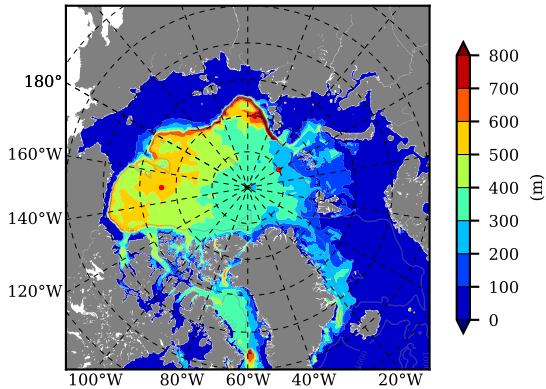

BCTGR273ERA5AO1SC1 AW Max Temp over 1987

AW Max Temp from PHC 3.0

BCTGR273ERA5AO1SC1 AW Max Temp depth

AW Max Temp depth from PHC 3.0