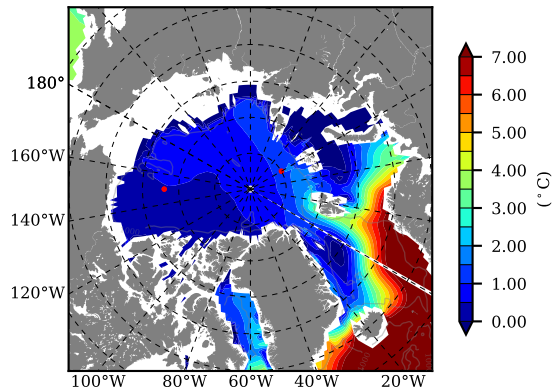

BCTGR273ERA5AO1SC1 AW Max Temp over 1987

AW Max Temp from PHC 3.0

BCTGR273ERA5AO1SC1 AW Max Temp depth

AW Max Temp depth from PHC 3.0