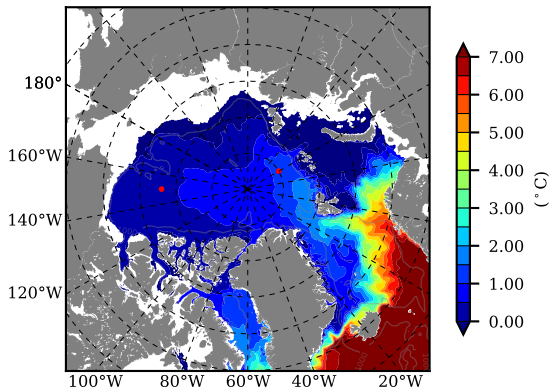

BCTGR273ERA5AO1SC1 AW Max Temp over 1987

AW Max Temp from PHC 3.0

BCTGR273ERA5AO1SC1 AW Max Temp depth

AW Max Temp depth from PHC 3.0