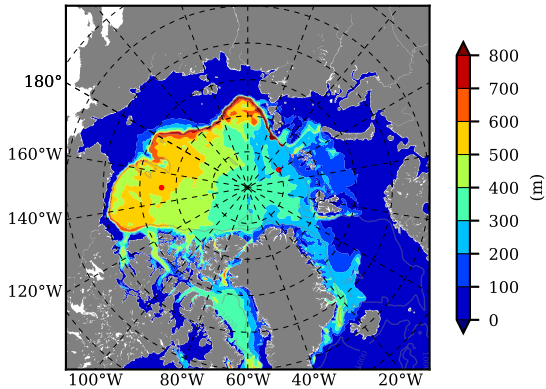

BCTGR273ERA5AO1SC1 AW Max Temp over 1988

AW Max Temp from PHC 3.0

BCTGR273ERA5AO1SC1 AW Max Temp depth

AW Max Temp depth from PHC 3.0