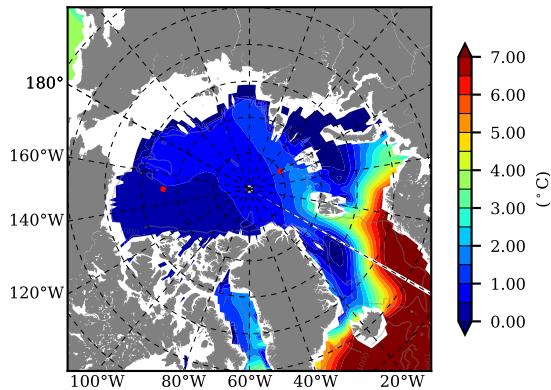

BCTGR273ERA5AO1SC1 AW Max Temp over 1988

AW Max Temp from PHC 3.0

BCTGR273ERA5AO1SC1 AW Max Temp depth

AW Max Temp depth from PHC 3.0