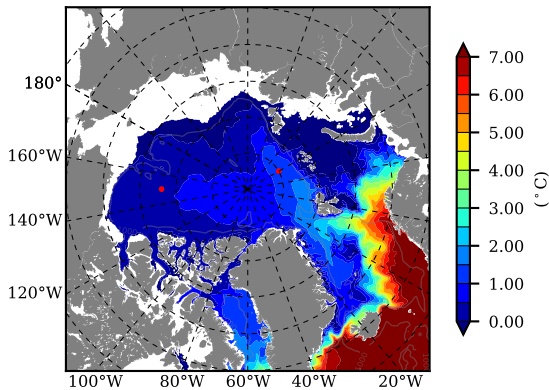

BCTGR273ERA5AO1SC1 AW Max Temp over 1988

AW Max Temp from PHC 3.0

BCTGR273ERA5AO1SC1 AW Max Temp depth

AW Max Temp depth from PHC 3.0