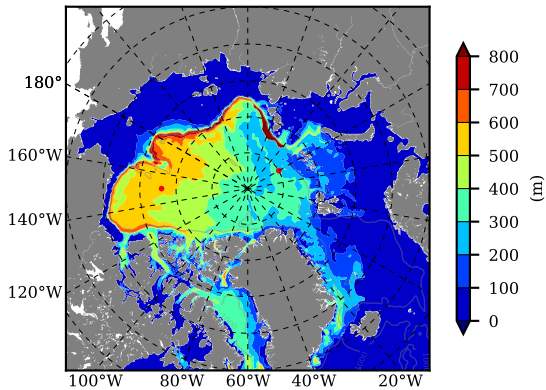

BCTGR273ERA5AO1SC1 AW Max Temp over 1989

AW Max Temp from PHC 3.0

BCTGR273ERA5AO1SC1 AW Max Temp depth

AW Max Temp depth from PHC 3.0