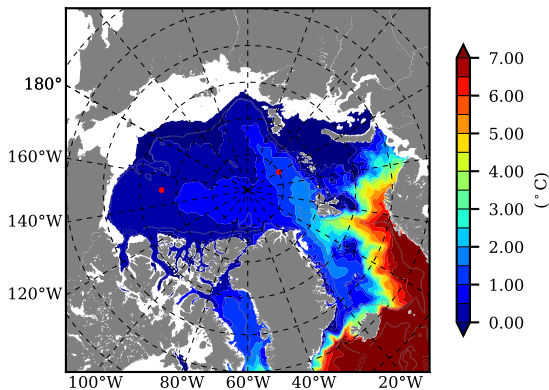

BCTGR273ERA5AO1SC1 AW Max Temp over 1989

AW Max Temp from PHC 3.0

BCTGR273ERA5AO1SC1 AW Max Temp depth

AW Max Temp depth from PHC 3.0