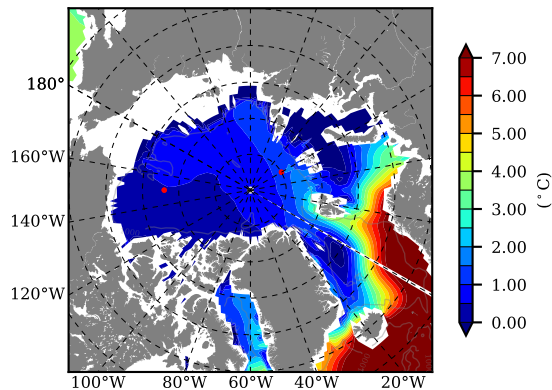

BCTGR273ERA5AO1SC1 AW Max Temp over 1989

AW Max Temp from PHC 3.0

BCTGR273ERA5AO1SC1 AW Max Temp depth

AW Max Temp depth from PHC 3.0