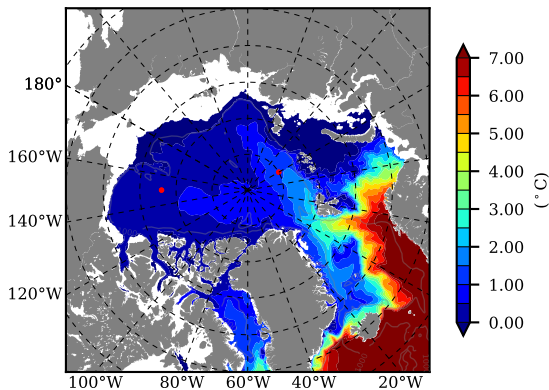

BCTGR273ERA5AO1SC1 AW Max Temp over 1990

AW Max Temp from PHC 3.0

BCTGR273ERA5AO1SC1 AW Max Temp depth

AW Max Temp depth from PHC 3.0