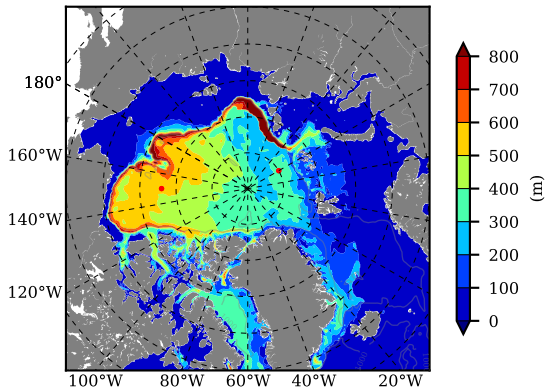

BCTGR273ERA5AO1SC1 AW Max Temp over 1990

AW Max Temp from PHC 3.0

BCTGR273ERA5AO1SC1 AW Max Temp depth

AW Max Temp depth from PHC 3.0