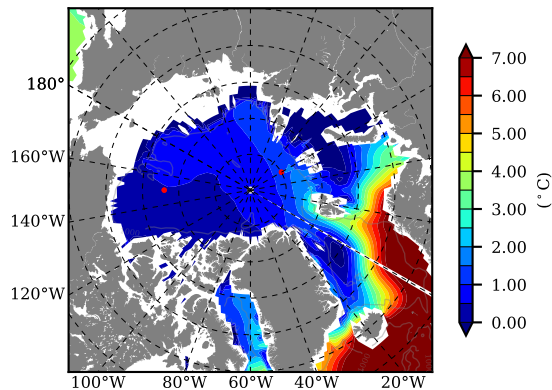

BCTGR273ERA5AO1SC1 AW Max Temp over 1990

AW Max Temp from PHC 3.0

BCTGR273ERA5AO1SC1 AW Max Temp depth

AW Max Temp depth from PHC 3.0