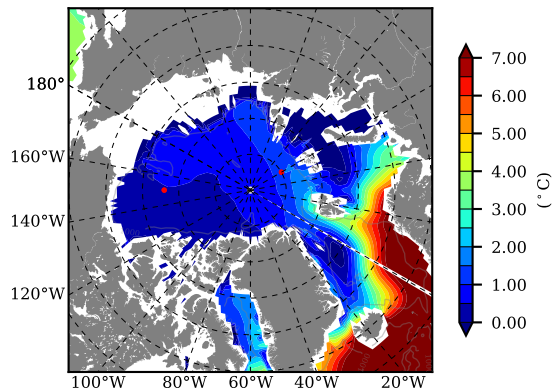

BCTGR273ERA5AO1SC1 AW Max Temp over 1991

AW Max Temp from PHC 3.0

BCTGR273ERA5AO1SC1 AW Max Temp depth

AW Max Temp depth from PHC 3.0