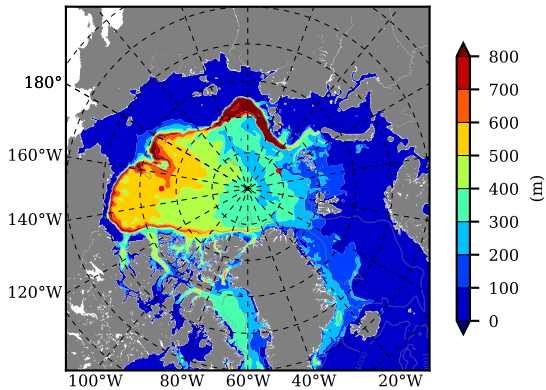

BCTGR273ERA5AO1SC1 AW Max Temp over 1991

AW Max Temp from PHC 3.0

BCTGR273ERA5AO1SC1 AW Max Temp depth

AW Max Temp depth from PHC 3.0