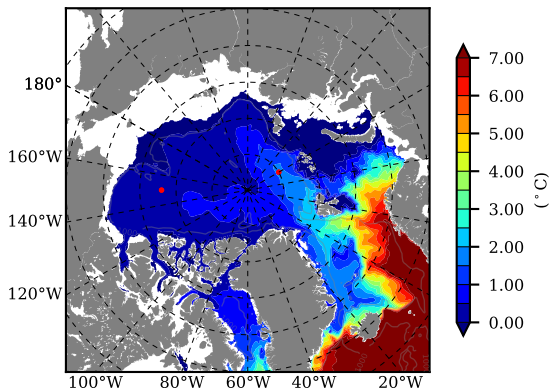

BCTGR273ERA5AO1SC1 AW Max Temp over 1991

AW Max Temp from PHC 3.0

BCTGR273ERA5AO1SC1 AW Max Temp depth

AW Max Temp depth from PHC 3.0