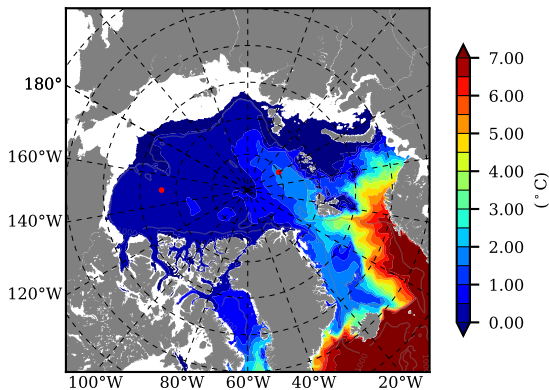

BCTGR273ERA5AO1SC1 AW Max Temp over 1992

AW Max Temp from PHC 3.0

BCTGR273ERA5AO1SC1 AW Max Temp depth

AW Max Temp depth from PHC 3.0