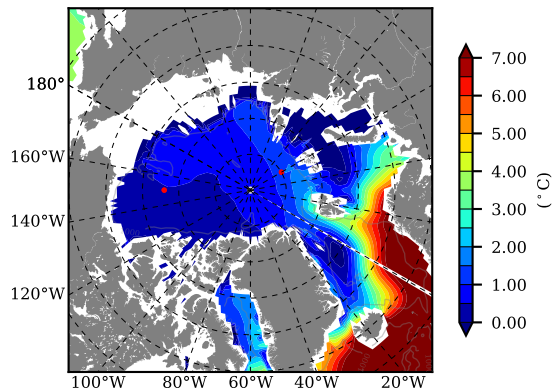

BCTGR273ERA5AO1SC1 AW Max Temp over 1992

AW Max Temp from PHC 3.0

BCTGR273ERA5AO1SC1 AW Max Temp depth

AW Max Temp depth from PHC 3.0