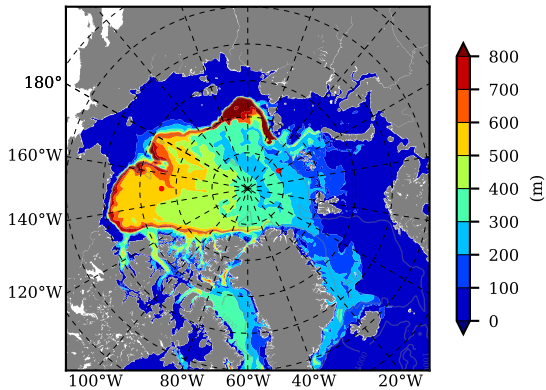

BCTGR273ERA5AO1SC1 AW Max Temp over 1992

AW Max Temp from PHC 3.0

BCTGR273ERA5AO1SC1 AW Max Temp depth

AW Max Temp depth from PHC 3.0