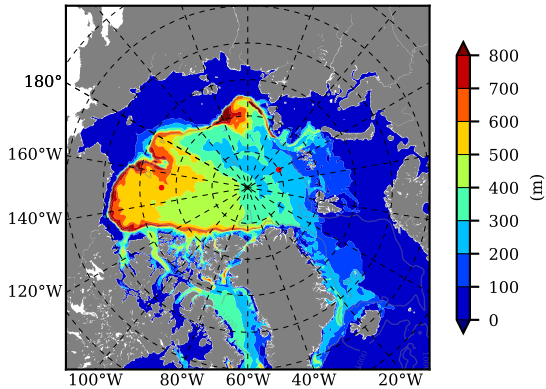

BCTGR273ERA5AO1SC1 AW Max Temp over 1993

AW Max Temp from PHC 3.0

BCTGR273ERA5AO1SC1 AW Max Temp depth

AW Max Temp depth from PHC 3.0