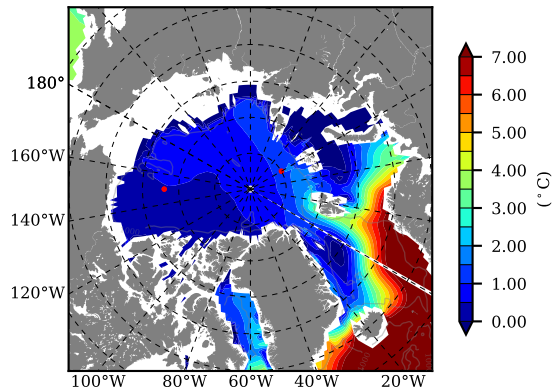

BCTGR273ERA5AO1SC1 AW Max Temp over 1993

AW Max Temp from PHC 3.0

BCTGR273ERA5AO1SC1 AW Max Temp depth

AW Max Temp depth from PHC 3.0