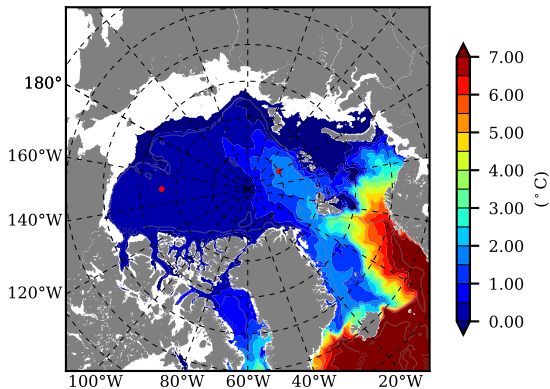

BCTGR273ERA5AO1SC1 AW Max Temp over 1993

AW Max Temp from PHC 3.0

BCTGR273ERA5AO1SC1 AW Max Temp depth

AW Max Temp depth from PHC 3.0