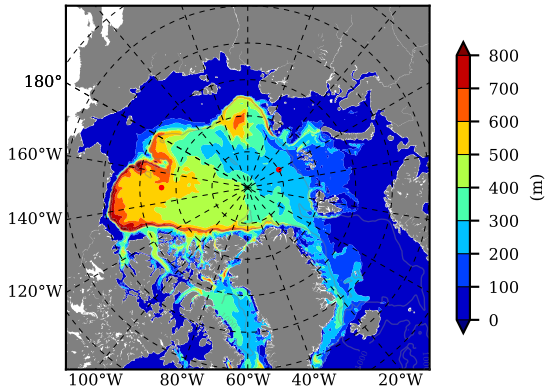

BCTGR273ERA5AO1SC1 AW Max Temp over 1994

AW Max Temp from PHC 3.0

BCTGR273ERA5AO1SC1 AW Max Temp depth

AW Max Temp depth from PHC 3.0