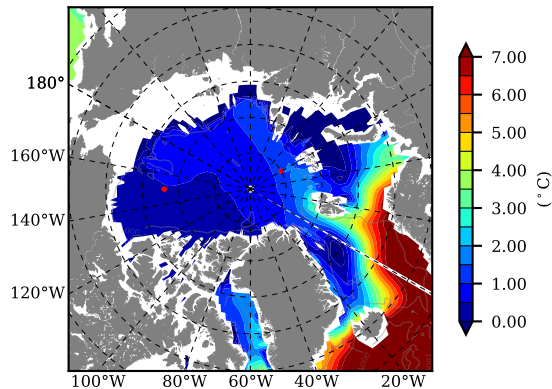

BCTGR273ERA5AO1SC1 AW Max Temp over 1994

AW Max Temp from PHC 3.0

BCTGR273ERA5AO1SC1 AW Max Temp depth

AW Max Temp depth from PHC 3.0