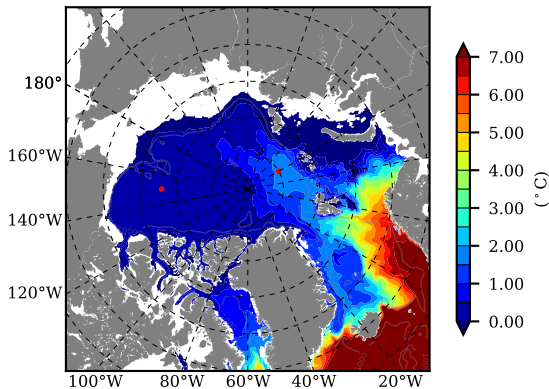

BCTGR273ERA5AO1SC1 AW Max Temp over 1994

AW Max Temp from PHC 3.0

BCTGR273ERA5AO1SC1 AW Max Temp depth

AW Max Temp depth from PHC 3.0