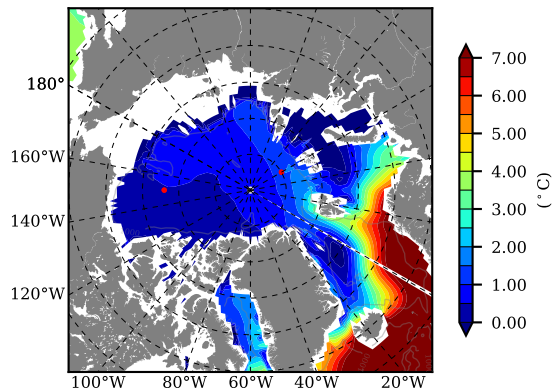

BCTGR273ERA5AO1SC1 AW Max Temp over 1995

AW Max Temp from PHC 3.0

BCTGR273ERA5AO1SC1 AW Max Temp depth

AW Max Temp depth from PHC 3.0