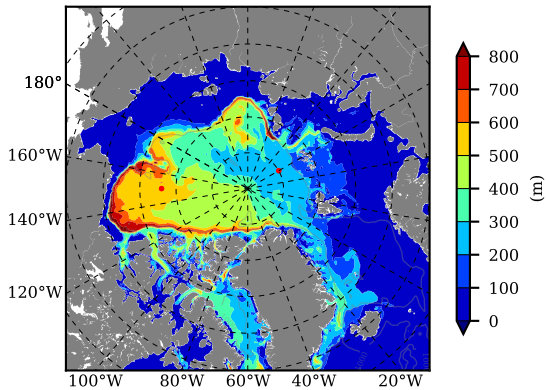

BCTGR273ERA5AO1SC1 AW Max Temp over 1995

AW Max Temp from PHC 3.0

BCTGR273ERA5AO1SC1 AW Max Temp depth

AW Max Temp depth from PHC 3.0