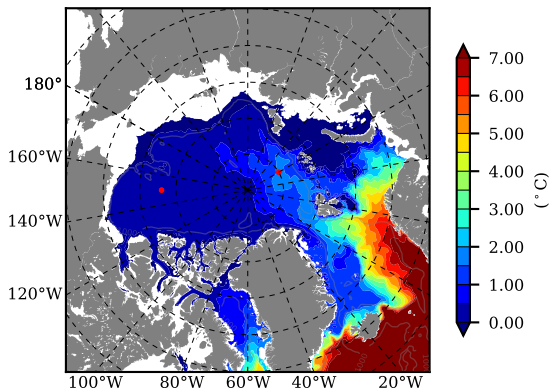

BCTGR273ERA5AO1SC1 AW Max Temp over 1995

AW Max Temp from PHC 3.0

BCTGR273ERA5AO1SC1 AW Max Temp depth

AW Max Temp depth from PHC 3.0