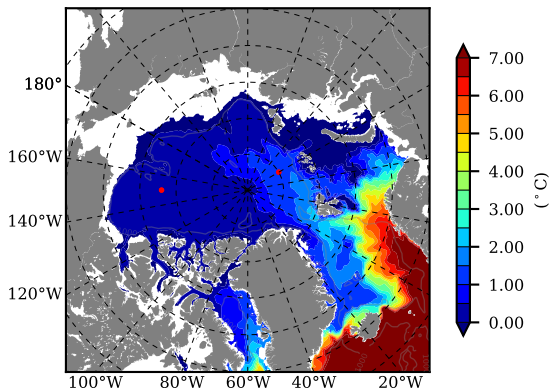

BCTGR273ERA5AO1SC1 AW Max Temp over 1996

AW Max Temp from PHC 3.0

BCTGR273ERA5AO1SC1 AW Max Temp depth

AW Max Temp depth from PHC 3.0