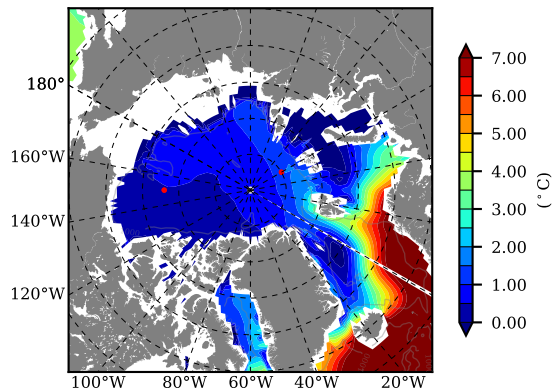

BCTGR273ERA5AO1SC1 AW Max Temp over 1996

AW Max Temp from PHC 3.0

BCTGR273ERA5AO1SC1 AW Max Temp depth

AW Max Temp depth from PHC 3.0