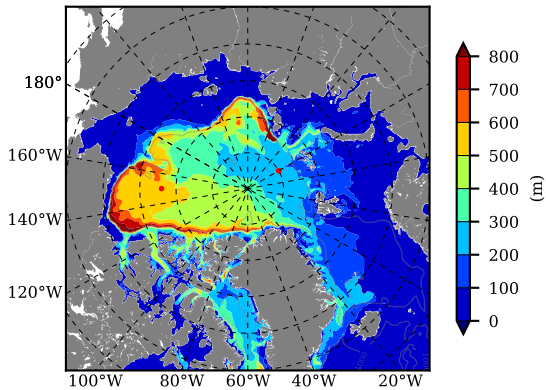

BCTGR273ERA5AO1SC1 AW Max Temp over 1996

AW Max Temp from PHC 3.0

BCTGR273ERA5AO1SC1 AW Max Temp depth

AW Max Temp depth from PHC 3.0