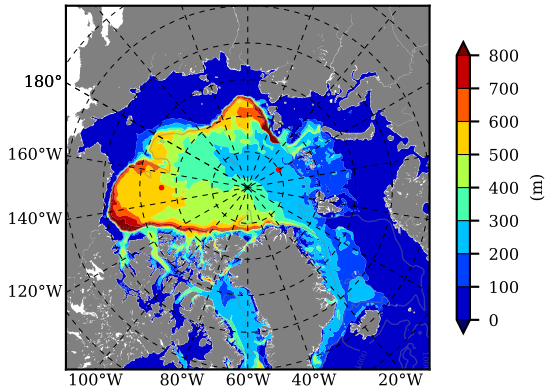

BCTGR273ERA5AO1SC1 AW Max Temp over 1997

AW Max Temp from PHC 3.0

BCTGR273ERA5AO1SC1 AW Max Temp depth

AW Max Temp depth from PHC 3.0