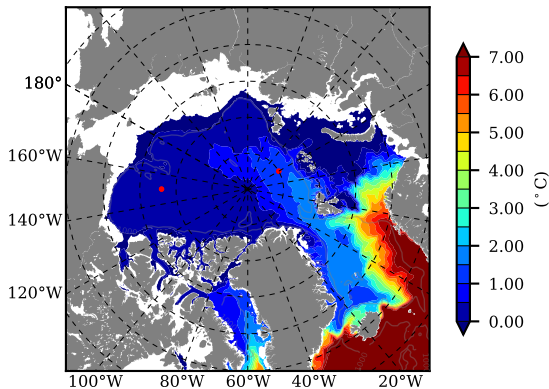

BCTGR273ERA5AO1SC1 AW Max Temp over 1997

AW Max Temp from PHC 3.0

BCTGR273ERA5AO1SC1 AW Max Temp depth

AW Max Temp depth from PHC 3.0