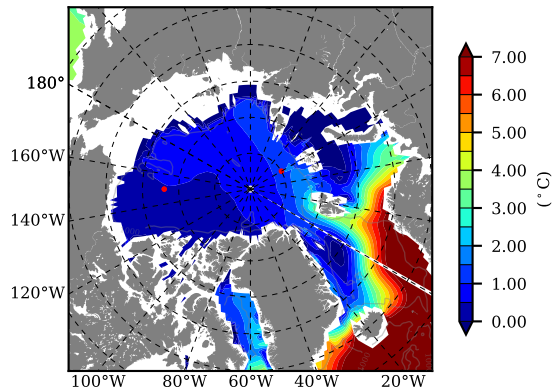

BCTGR273ERA5AO1SC1 AW Max Temp over 1997

AW Max Temp from PHC 3.0

BCTGR273ERA5AO1SC1 AW Max Temp depth

AW Max Temp depth from PHC 3.0