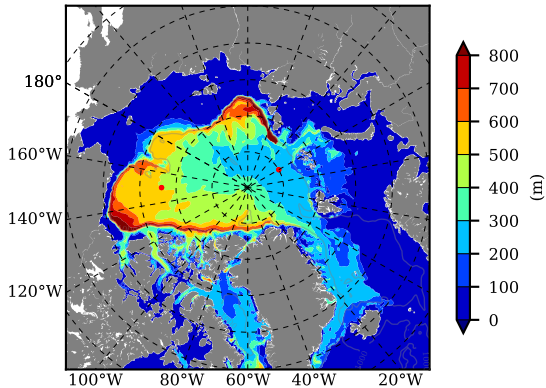

BCTGR273ERA5AO1SC1 AW Max Temp over 1998

AW Max Temp from PHC 3.0

BCTGR273ERA5AO1SC1 AW Max Temp depth

AW Max Temp depth from PHC 3.0