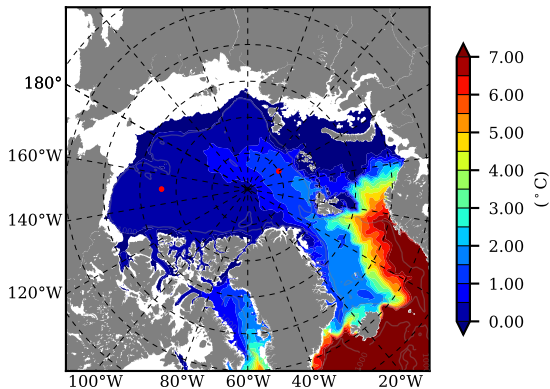

BCTGR273ERA5AO1SC1 AW Max Temp over 1998

AW Max Temp from PHC 3.0

BCTGR273ERA5AO1SC1 AW Max Temp depth

AW Max Temp depth from PHC 3.0