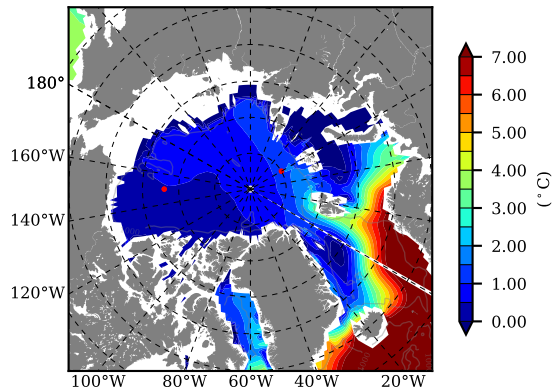

BCTGR273ERA5AO1SC1 AW Max Temp over 1998

AW Max Temp from PHC 3.0

BCTGR273ERA5AO1SC1 AW Max Temp depth

AW Max Temp depth from PHC 3.0