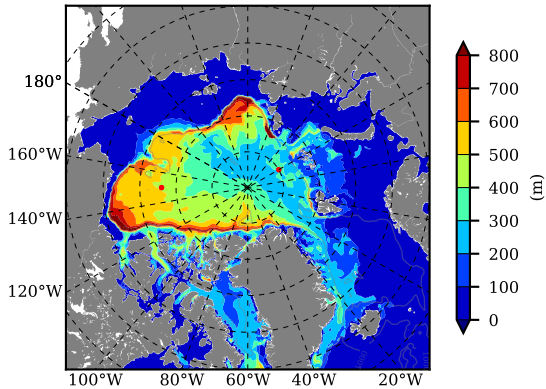

BCTGR273ERA5AO1SC1 AW Max Temp over 1999

AW Max Temp from PHC 3.0

BCTGR273ERA5AO1SC1 AW Max Temp depth

AW Max Temp depth from PHC 3.0