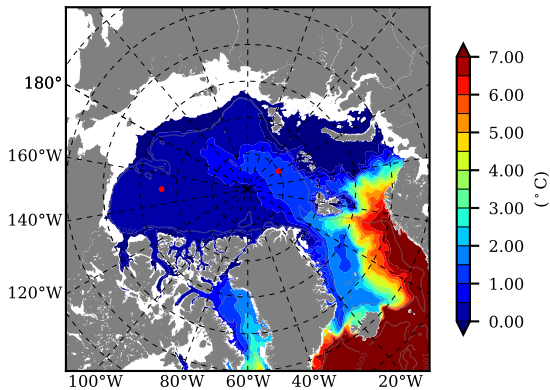

BCTGR273ERA5AO1SC1 AW Max Temp over 1999

AW Max Temp from PHC 3.0

BCTGR273ERA5AO1SC1 AW Max Temp depth

AW Max Temp depth from PHC 3.0