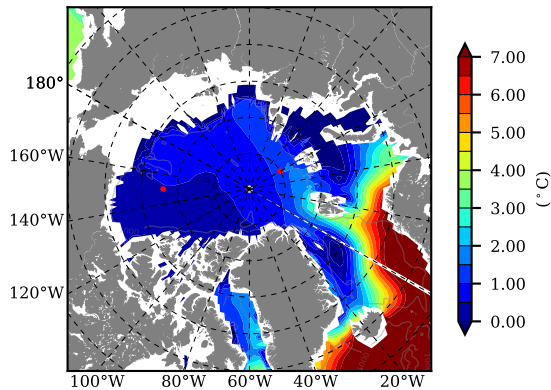

BCTGR273ERA5AO1SC1 AW Max Temp over 1999

AW Max Temp from PHC 3.0

BCTGR273ERA5AO1SC1 AW Max Temp depth

AW Max Temp depth from PHC 3.0