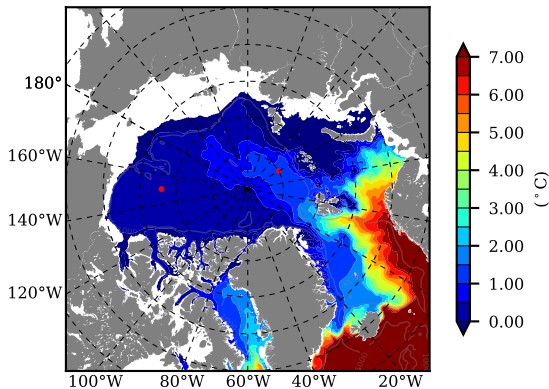

BCTGR273ERA5AO1SC1 AW Max Temp over 2000

AW Max Temp from PHC 3.0

BCTGR273ERA5AO1SC1 AW Max Temp depth

AW Max Temp depth from PHC 3.0