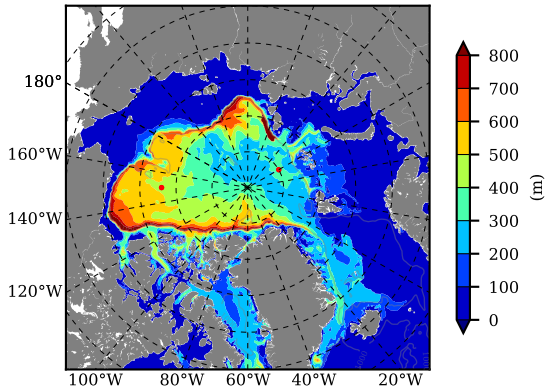

BCTGR273ERA5AO1SC1 AW Max Temp over 2000

AW Max Temp from PHC 3.0

BCTGR273ERA5AO1SC1 AW Max Temp depth

AW Max Temp depth from PHC 3.0