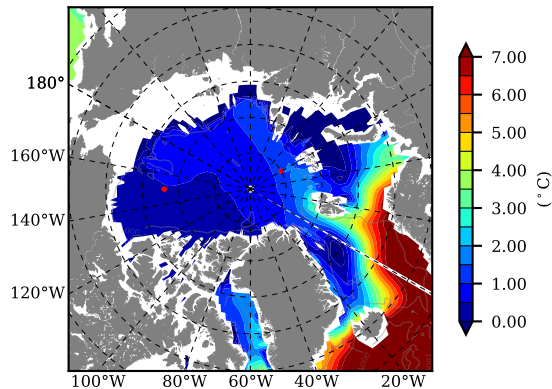

BCTGR273ERA5AO1SC1 AW Max Temp over 2000

AW Max Temp from PHC 3.0

BCTGR273ERA5AO1SC1 AW Max Temp depth

AW Max Temp depth from PHC 3.0