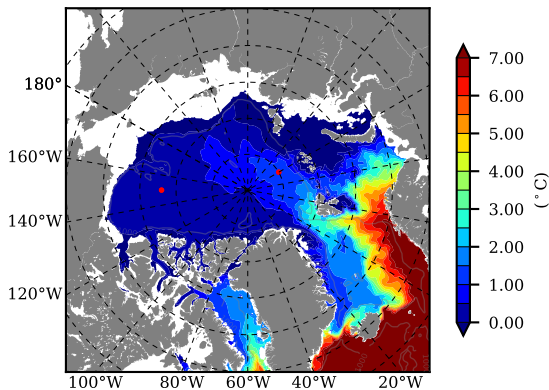

BCTGR273ERA5AO1SC1 AW Max Temp over 2001

AW Max Temp from PHC 3.0

BCTGR273ERA5AO1SC1 AW Max Temp depth

AW Max Temp depth from PHC 3.0