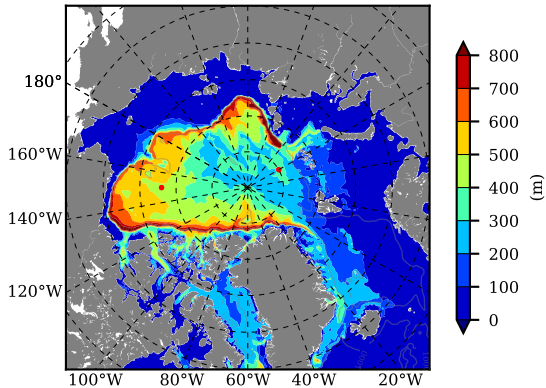

BCTGR273ERA5AO1SC1 AW Max Temp over 2001

AW Max Temp from PHC 3.0

BCTGR273ERA5AO1SC1 AW Max Temp depth

AW Max Temp depth from PHC 3.0