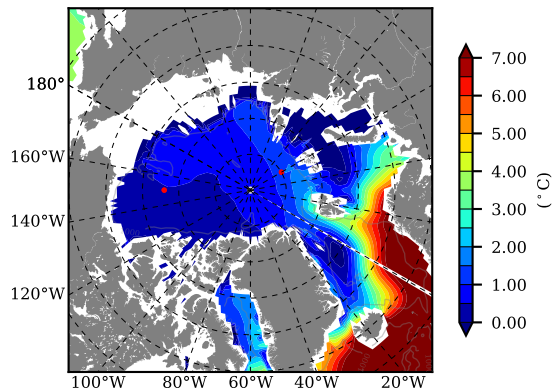

BCTGR273ERA5AO1SC1 AW Max Temp over 2001

AW Max Temp from PHC 3.0

BCTGR273ERA5AO1SC1 AW Max Temp depth

AW Max Temp depth from PHC 3.0