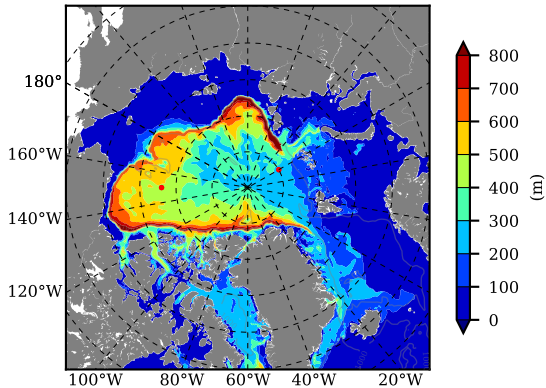

BCTGR273ERA5AO1SC1 AW Max Temp over 2002

AW Max Temp from PHC 3.0

BCTGR273ERA5AO1SC1 AW Max Temp depth

AW Max Temp depth from PHC 3.0