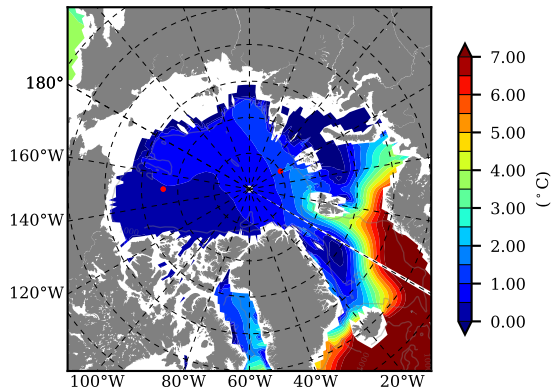

BCTGR273ERA5AO1SC1 AW Max Temp over 2002

AW Max Temp from PHC 3.0

BCTGR273ERA5AO1SC1 AW Max Temp depth

AW Max Temp depth from PHC 3.0