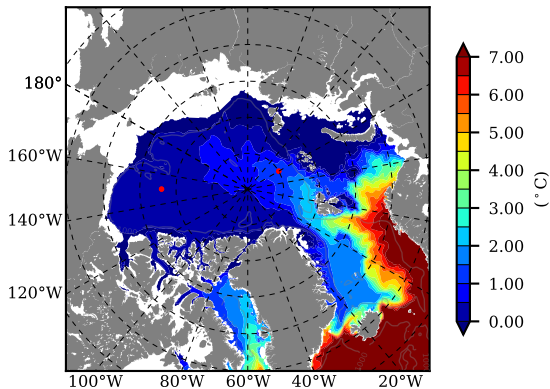

BCTGR273ERA5AO1SC1 AW Max Temp over 2002

AW Max Temp from PHC 3.0

BCTGR273ERA5AO1SC1 AW Max Temp depth

AW Max Temp depth from PHC 3.0