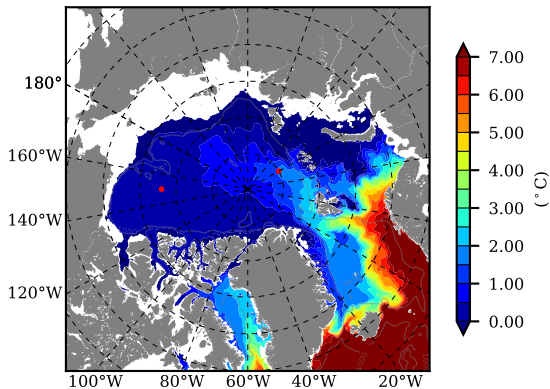

BCTGR273ERA5AO1SC1 AW Max Temp over 2003

AW Max Temp from PHC 3.0

BCTGR273ERA5AO1SC1 AW Max Temp depth

AW Max Temp depth from PHC 3.0