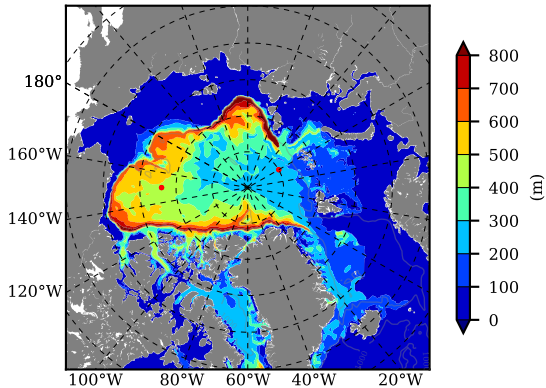

BCTGR273ERA5AO1SC1 AW Max Temp over 2003

AW Max Temp from PHC 3.0

BCTGR273ERA5AO1SC1 AW Max Temp depth

AW Max Temp depth from PHC 3.0