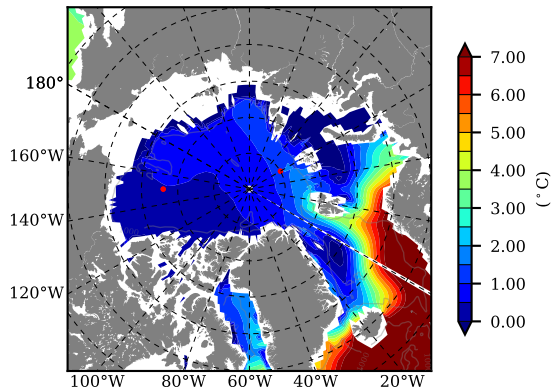

BCTGR273ERA5AO1SC1 AW Max Temp over 2003

AW Max Temp from PHC 3.0

BCTGR273ERA5AO1SC1 AW Max Temp depth

AW Max Temp depth from PHC 3.0