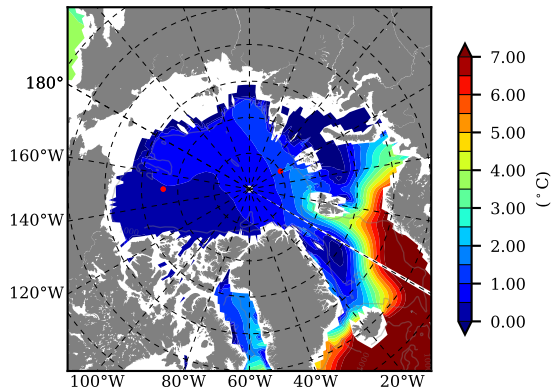

BCTGR273ERA5AO1SC1 AW Max Temp over 2004

AW Max Temp from PHC 3.0

BCTGR273ERA5AO1SC1 AW Max Temp depth

AW Max Temp depth from PHC 3.0