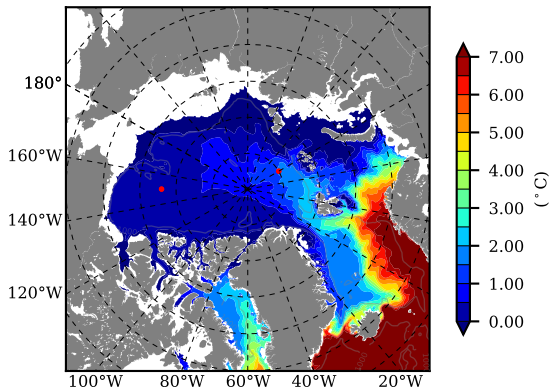

BCTGR273ERA5AO1SC1 AW Max Temp over 2004

AW Max Temp from PHC 3.0

BCTGR273ERA5AO1SC1 AW Max Temp depth

AW Max Temp depth from PHC 3.0