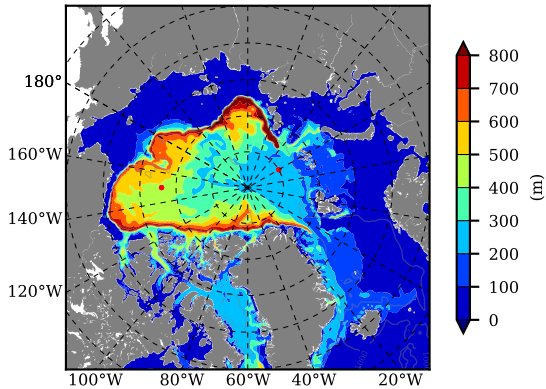

BCTGR273ERA5AO1SC1 AW Max Temp over 2004

AW Max Temp from PHC 3.0

BCTGR273ERA5AO1SC1 AW Max Temp depth

AW Max Temp depth from PHC 3.0