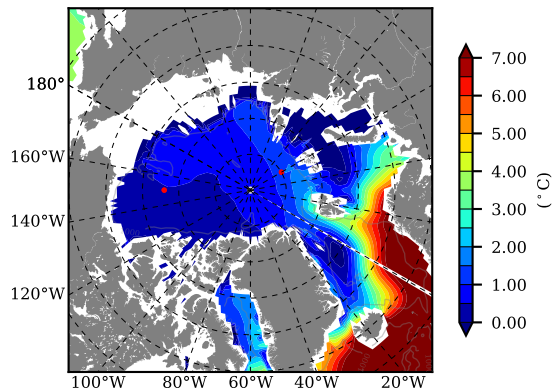

BCTGR273ERA5AO1SC1 AW Max Temp over 2005

AW Max Temp from PHC 3.0

BCTGR273ERA5AO1SC1 AW Max Temp depth

AW Max Temp depth from PHC 3.0