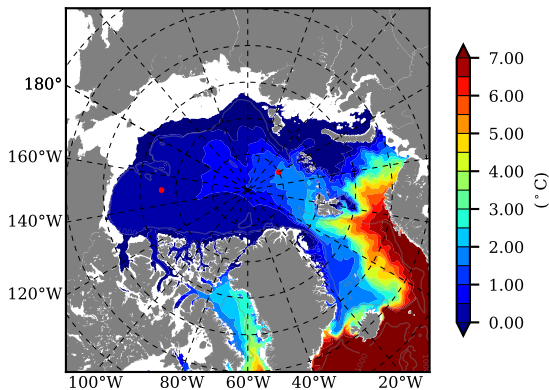

BCTGR273ERA5AO1SC1 AW Max Temp over 2005

AW Max Temp from PHC 3.0

BCTGR273ERA5AO1SC1 AW Max Temp depth

AW Max Temp depth from PHC 3.0