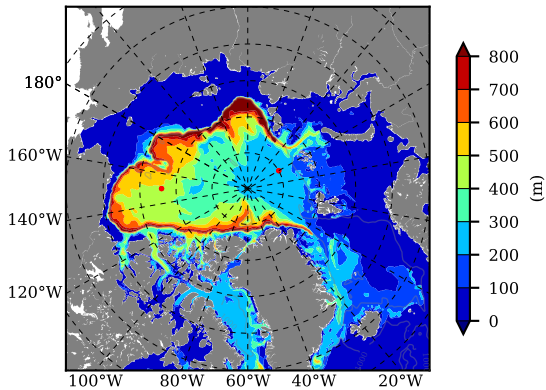

BCTGR273ERA5AO1SC1 AW Max Temp over 2005

AW Max Temp from PHC 3.0

BCTGR273ERA5AO1SC1 AW Max Temp depth

AW Max Temp depth from PHC 3.0