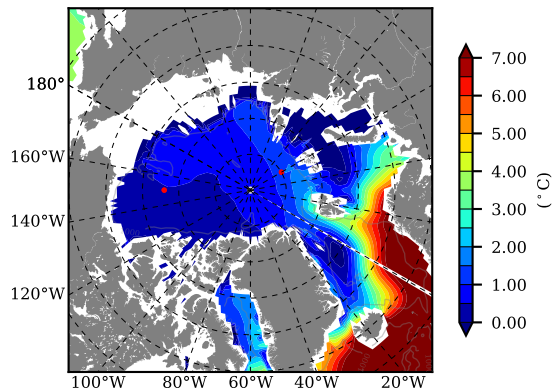

BCTGR273ERA5AO1SC1 AW Max Temp over 2006

AW Max Temp from PHC 3.0

BCTGR273ERA5AO1SC1 AW Max Temp depth

AW Max Temp depth from PHC 3.0