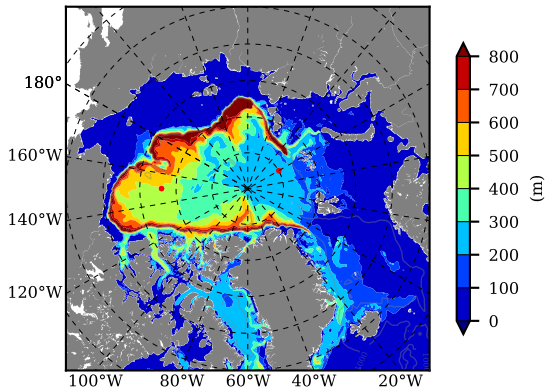

BCTGR273ERA5AO1SC1 AW Max Temp over 2006

AW Max Temp from PHC 3.0

BCTGR273ERA5AO1SC1 AW Max Temp depth

AW Max Temp depth from PHC 3.0