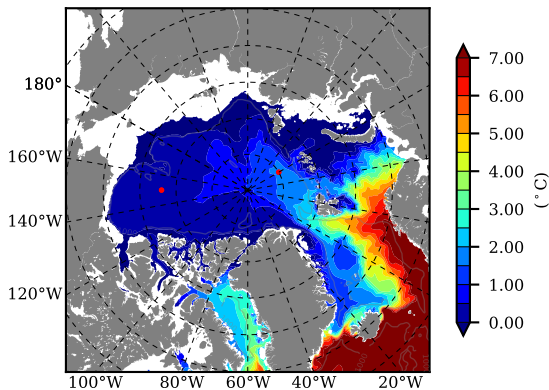

BCTGR273ERA5AO1SC1 AW Max Temp over 2006

AW Max Temp from PHC 3.0

BCTGR273ERA5AO1SC1 AW Max Temp depth

AW Max Temp depth from PHC 3.0