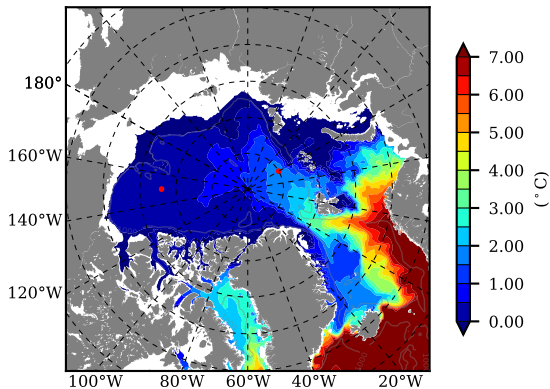

BCTGR273ERA5AO1SC1 AW Max Temp over 2007

AW Max Temp from PHC 3.0

BCTGR273ERA5AO1SC1 AW Max Temp depth

AW Max Temp depth from PHC 3.0