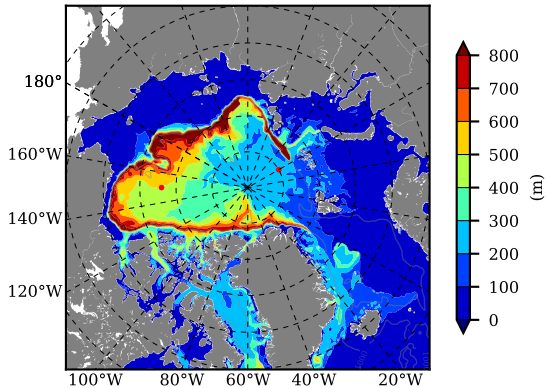

BCTGR273ERA5AO1SC1 AW Max Temp over 2007

AW Max Temp from PHC 3.0

BCTGR273ERA5AO1SC1 AW Max Temp depth

AW Max Temp depth from PHC 3.0