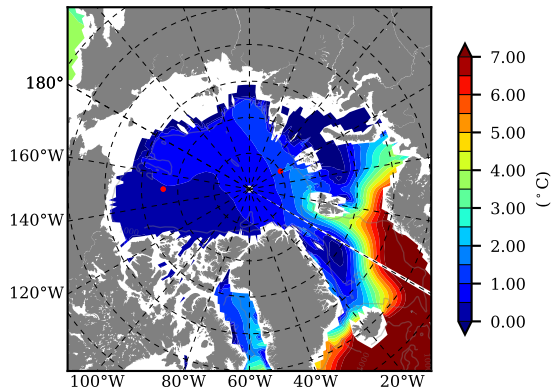

BCTGR273ERA5AO1SC1 AW Max Temp over 2007

AW Max Temp from PHC 3.0

BCTGR273ERA5AO1SC1 AW Max Temp depth

AW Max Temp depth from PHC 3.0