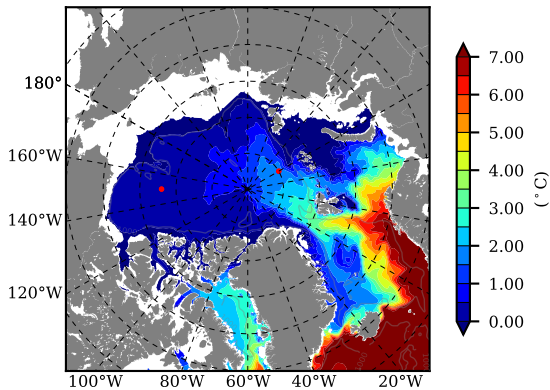

BCTGR273ERA5AO1SC1 AW Max Temp over 2008

AW Max Temp from PHC 3.0

BCTGR273ERA5AO1SC1 AW Max Temp depth

AW Max Temp depth from PHC 3.0