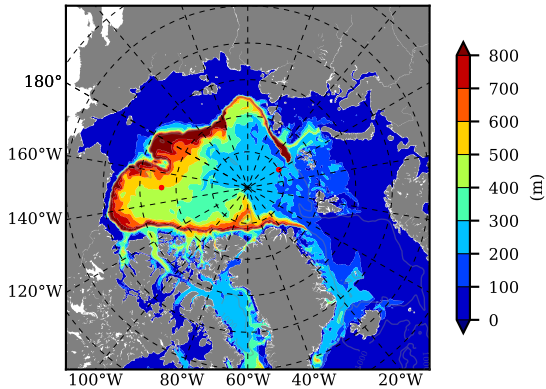

BCTGR273ERA5AO1SC1 AW Max Temp over 2008

AW Max Temp from PHC 3.0

BCTGR273ERA5AO1SC1 AW Max Temp depth

AW Max Temp depth from PHC 3.0