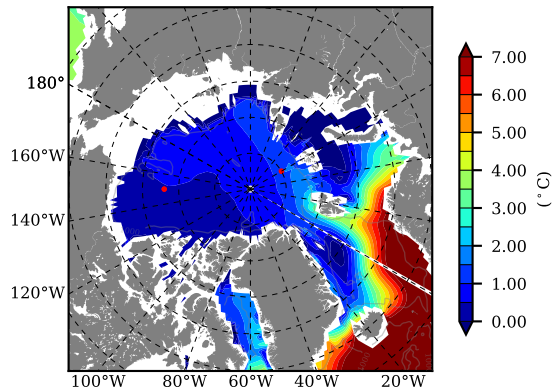

BCTGR273ERA5AO1SC1 AW Max Temp over 2008

AW Max Temp from PHC 3.0

BCTGR273ERA5AO1SC1 AW Max Temp depth

AW Max Temp depth from PHC 3.0