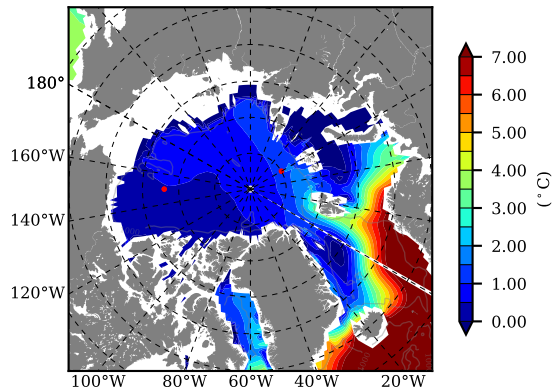

BCTGR273ERA5AO1SC1 AW Max Temp over 2009

AW Max Temp from PHC 3.0

BCTGR273ERA5AO1SC1 AW Max Temp depth

AW Max Temp depth from PHC 3.0