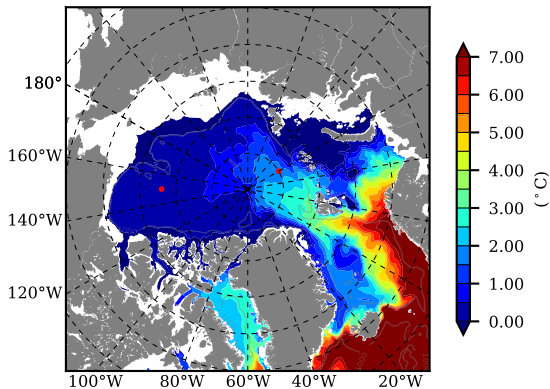

BCTGR273ERA5AO1SC1 AW Max Temp over 2009

AW Max Temp from PHC 3.0

BCTGR273ERA5AO1SC1 AW Max Temp depth

AW Max Temp depth from PHC 3.0