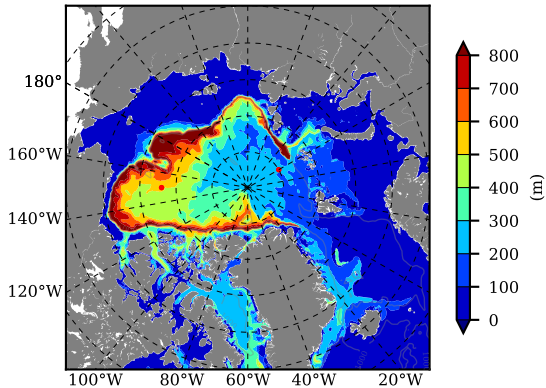

BCTGR273ERA5AO1SC1 AW Max Temp over 2009

AW Max Temp from PHC 3.0

BCTGR273ERA5AO1SC1 AW Max Temp depth

AW Max Temp depth from PHC 3.0