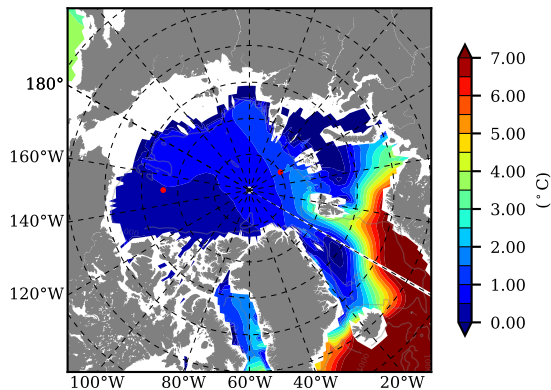

BCTGR273ERA5AO1SC1 AW Max Temp over 2010

AW Max Temp from PHC 3.0

BCTGR273ERA5AO1SC1 AW Max Temp depth

AW Max Temp depth from PHC 3.0