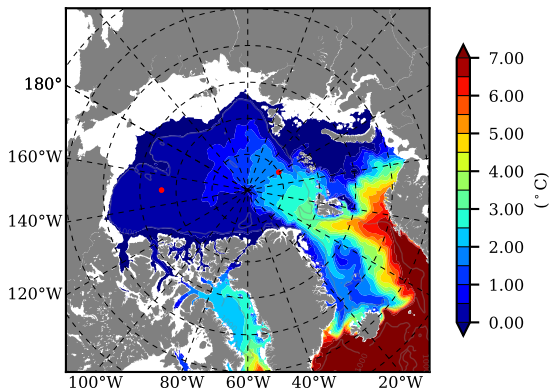

BCTGR273ERA5AO1SC1 AW Max Temp over 2010

AW Max Temp from PHC 3.0

BCTGR273ERA5AO1SC1 AW Max Temp depth

AW Max Temp depth from PHC 3.0