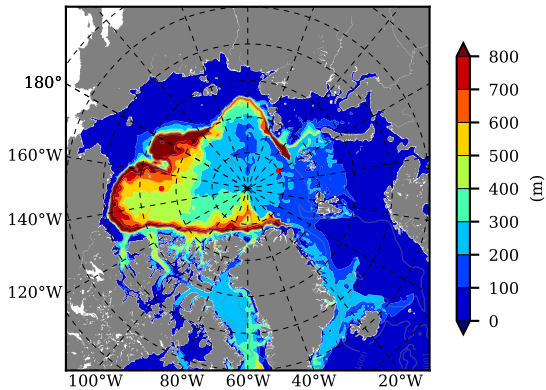

BCTGR273ERA5AO1SC1 AW Max Temp over 2010

AW Max Temp from PHC 3.0

BCTGR273ERA5AO1SC1 AW Max Temp depth

AW Max Temp depth from PHC 3.0