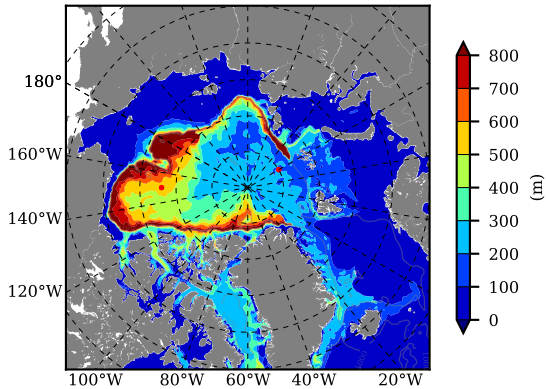

BCTGR273ERA5AO1SC1 AW Max Temp over 2011

AW Max Temp from PHC 3.0

BCTGR273ERA5AO1SC1 AW Max Temp depth

AW Max Temp depth from PHC 3.0