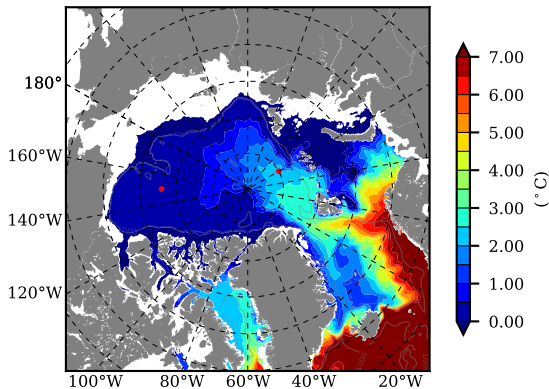

BCTGR273ERA5AO1SC1 AW Max Temp over 2011

AW Max Temp from PHC 3.0

BCTGR273ERA5AO1SC1 AW Max Temp depth

AW Max Temp depth from PHC 3.0