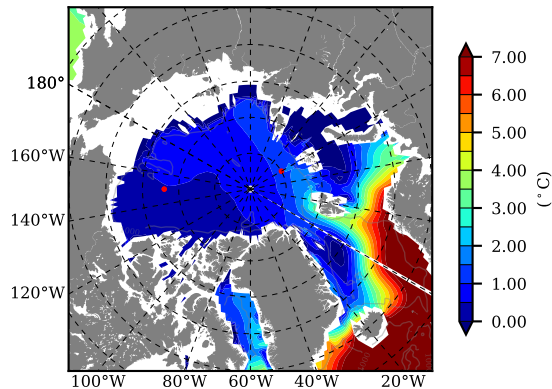

BCTGR273ERA5AO1SC1 AW Max Temp over 2011

AW Max Temp from PHC 3.0

BCTGR273ERA5AO1SC1 AW Max Temp depth

AW Max Temp depth from PHC 3.0