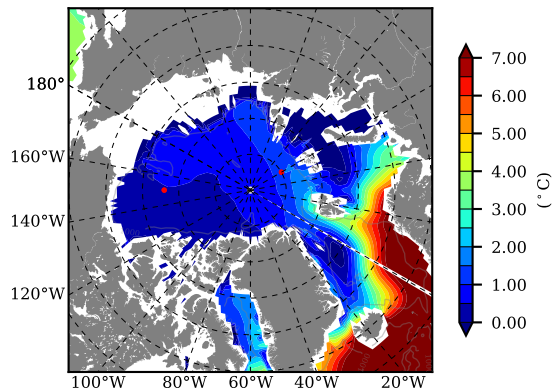

BCTGR273ERA5AO1SC1 AW Max Temp over 2012

AW Max Temp from PHC 3.0

BCTGR273ERA5AO1SC1 AW Max Temp depth

AW Max Temp depth from PHC 3.0