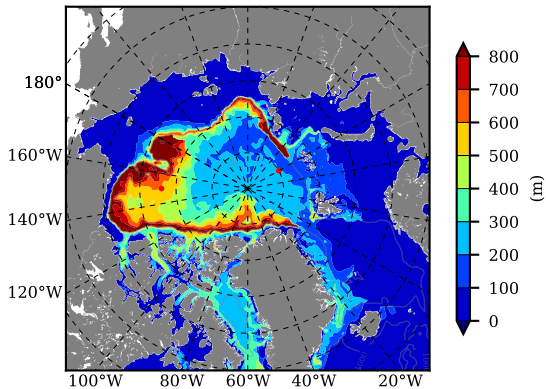

BCTGR273ERA5AO1SC1 AW Max Temp over 2012

AW Max Temp from PHC 3.0

BCTGR273ERA5AO1SC1 AW Max Temp depth

AW Max Temp depth from PHC 3.0