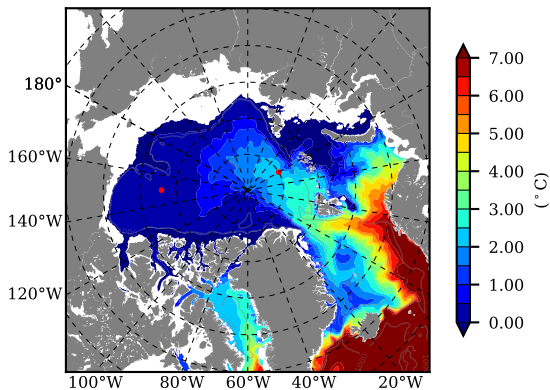

BCTGR273ERA5AO1SC1 AW Max Temp over 2012

AW Max Temp from PHC 3.0

BCTGR273ERA5AO1SC1 AW Max Temp depth

AW Max Temp depth from PHC 3.0