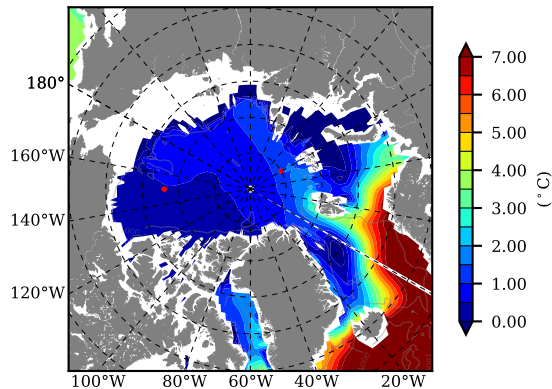

BCTGR273ERA5AO1SC1 AW Max Temp over 2013

AW Max Temp from PHC 3.0

BCTGR273ERA5AO1SC1 AW Max Temp depth

AW Max Temp depth from PHC 3.0