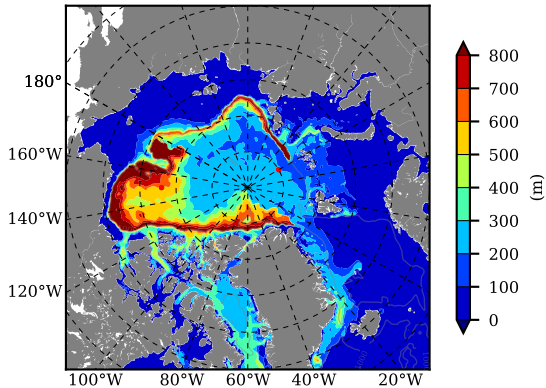

BCTGR273ERA5AO1SC1 AW Max Temp over 2013

AW Max Temp from PHC 3.0

BCTGR273ERA5AO1SC1 AW Max Temp depth

AW Max Temp depth from PHC 3.0