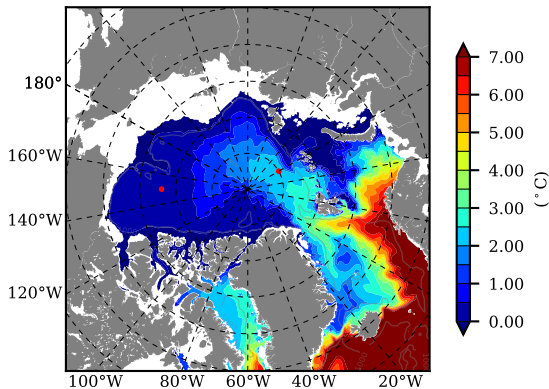

BCTGR273ERA5AO1SC1 AW Max Temp over 2013

AW Max Temp from PHC 3.0

BCTGR273ERA5AO1SC1 AW Max Temp depth

AW Max Temp depth from PHC 3.0