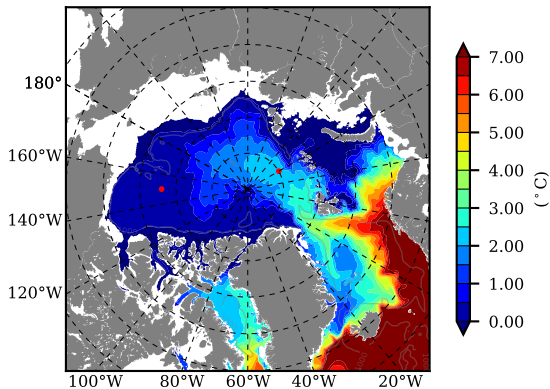

BCTGR273ERA5AO1SC1 AW Max Temp over 2014

AW Max Temp from PHC 3.0

BCTGR273ERA5AO1SC1 AW Max Temp depth

AW Max Temp depth from PHC 3.0