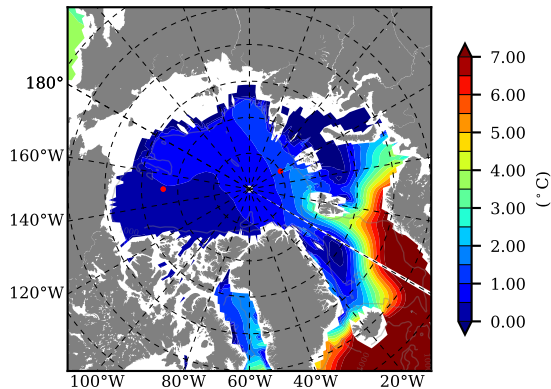

BCTGR273ERA5AO1SC1 AW Max Temp over 2014

AW Max Temp from PHC 3.0

BCTGR273ERA5AO1SC1 AW Max Temp depth

AW Max Temp depth from PHC 3.0