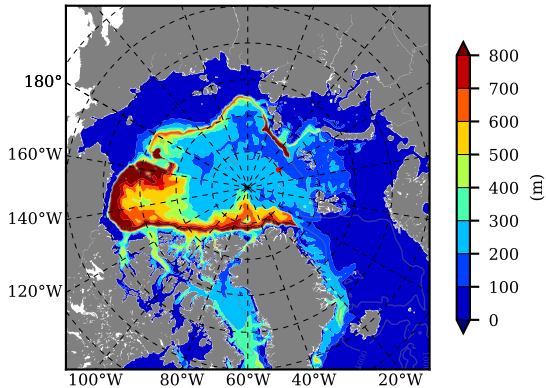

BCTGR273ERA5AO1SC1 AW Max Temp over 2014

AW Max Temp from PHC 3.0

BCTGR273ERA5AO1SC1 AW Max Temp depth

AW Max Temp depth from PHC 3.0