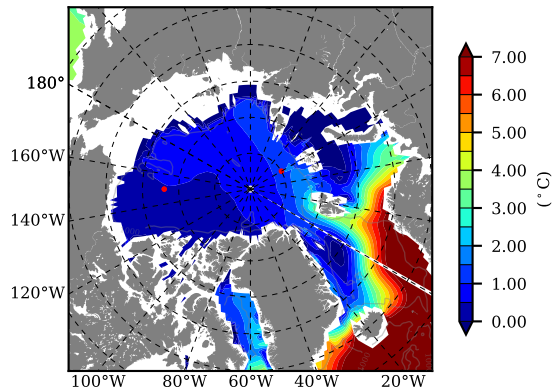

BCTGR273ERA5AO1SC1 AW Max Temp over 2015

AW Max Temp from PHC 3.0

BCTGR273ERA5AO1SC1 AW Max Temp depth

AW Max Temp depth from PHC 3.0