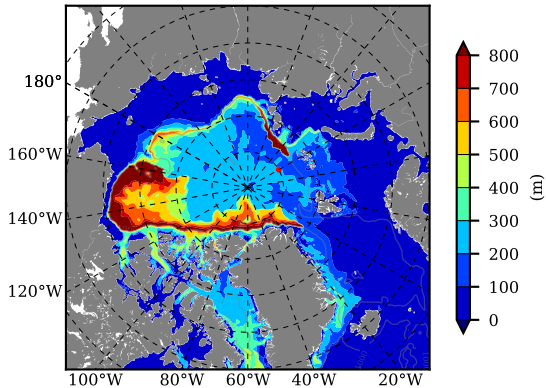

BCTGR273ERA5AO1SC1 AW Max Temp over 2015

AW Max Temp from PHC 3.0

BCTGR273ERA5AO1SC1 AW Max Temp depth

AW Max Temp depth from PHC 3.0