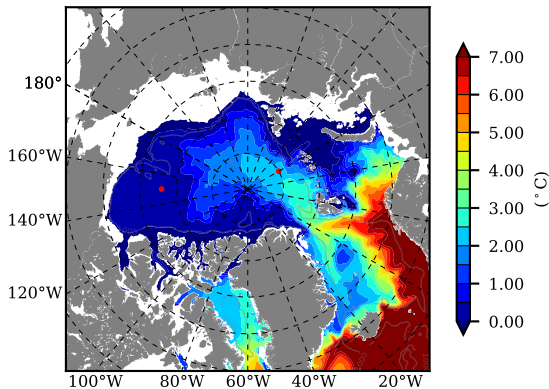

BCTGR273ERA5AO1SC1 AW Max Temp over 2015

AW Max Temp from PHC 3.0

BCTGR273ERA5AO1SC1 AW Max Temp depth

AW Max Temp depth from PHC 3.0