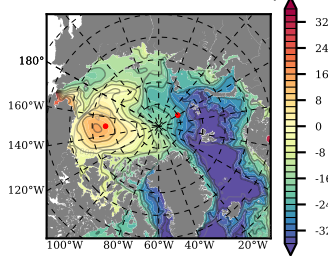

BCTGR273ERA5AO1SC1 mean FWC (m) over 1979

Mean FWC (m) from BG Obs Sys. (Proshutinsky et al. GRL2018) over year 2003-2017

Mean FWC (m) from Init State

BCTGR273ERA5AO1SC1 mean SSH anomaly

Mean DOT from Armitage et al. 2017 2003-2014