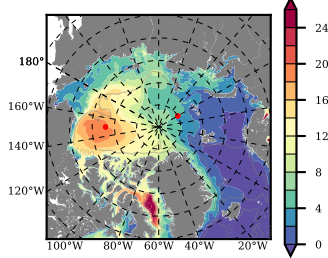

BCTGR273ERA5AO1SC1 mean FWC (m) over 1979

Mean FWC (m) from BG Obs Sys. (Proshutinsky et al. GRL2018) over year 2003-2017

Mean FWC (m) from Init State

BCTGR273ERA5AO1SC1 mean SSH anomaly

Mean DOT from Armitage et al. 2017 2003-2014