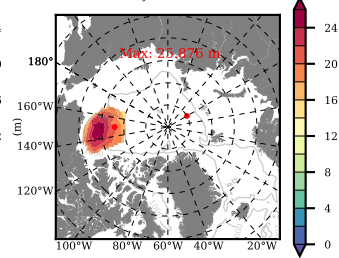

BCTGR273ERA5AO1SC1 mean FWC (m) over 1979

Mean FWC (m) from BG Obs Sys. (Proshutinsky et al. GRL2018) over year 2003-2017

Mean FWC (m) from Init State

BCTGR273ERA5AO1SC1 mean SSH anomaly

Mean DOT from Armitage et al. 2017 2003-2014