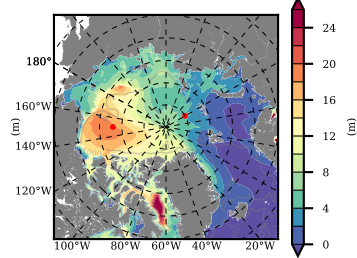

BCTGR273ERA5AO1SC1 mean FWC (m) over 1979

Mean FWC (m) from BG Obs Sys. (Proshutinsky et al. GRL2018) over year 2003-2017

Mean FWC (m) from Init State

BCTGR273ERA5AO1SC1 mean SSH anomaly

Mean DOT from Armitage et al. 2017 2003-2014