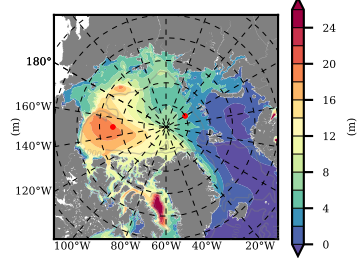

BCTGR273ERA5AO1SC1 mean FWC (m) over 1980

Mean FWC (m) from BG Obs Sys. (Proshutinsky et al. GRL2018) over year 2003-2017

Mean FWC (m) from Init State

BCTGR273ERA5AO1SC1 mean SSH anomaly

Mean DOT from Armitage et al. 2017 2003-2014