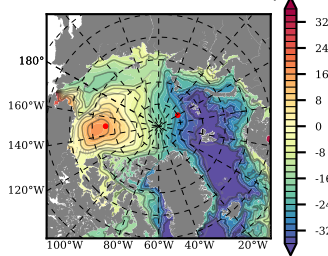

BCTGR273ERA5AO1SC1 mean FWC (m) over 1980

Mean FWC (m) from BG Obs Sys. (Proshutinsky et al. GRL2018) over year 2003-2017

Mean FWC (m) from Init State

BCTGR273ERA5AO1SC1 mean SSH anomaly

Mean DOT from Armitage et al. 2017 2003-2014