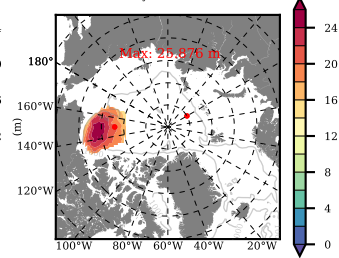

BCTGR273ERA5AO1SC1 mean FWC (m) over 1980

Mean FWC (m) from BG Obs Sys. (Proshutinsky et al. GRL2018) over year 2003-2017

Mean FWC (m) from Init State

BCTGR273ERA5AO1SC1 mean SSH anomaly

Mean DOT from Armitage et al. 2017 2003-2014