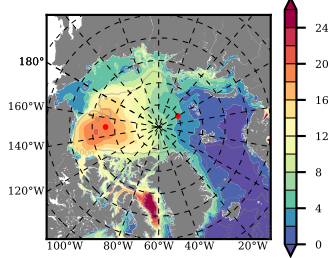

BCTGR273ERA5AO1SC1 mean FWC (m) over 1980

Mean FWC (m) from BG Obs Sys. (Proshutinsky et al. GRL2018) over year 2003-2017

Mean FWC (m) from Init State

BCTGR273ERA5AO1SC1 mean SSH anomaly

Mean DOT from Armitage et al. 2017 2003-2014