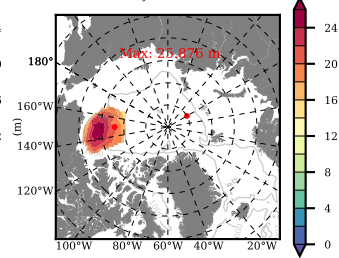

BCTGR273ERA5AO1SC1 mean FWC (m) over 1981

Mean FWC (m) from BG Obs Sys. (Proshutinsky et al. GRL2018) over year 2003-2017

Mean FWC (m) from Init State

BCTGR273ERA5AO1SC1 mean SSH anomaly

Mean DOT from Armitage et al. 2017 2003-2014