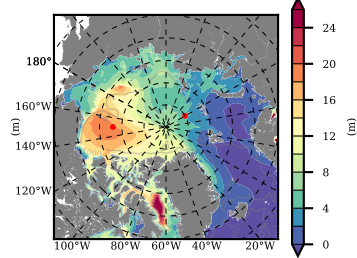

BCTGR273ERA5AO1SC1 mean FWC (m) over 1981

Mean FWC (m) from BG Obs Sys. (Proshutinsky et al. GRL2018) over year 2003-2017

Mean FWC (m) from Init State

BCTGR273ERA5AO1SC1 mean SSH anomaly

Mean DOT from Armitage et al. 2017 2003-2014