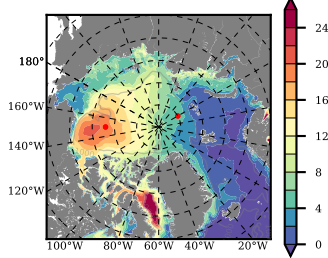

BCTGR273ERA5AO1SC1 mean FWC (m) over 1981

Mean FWC (m) from BG Obs Sys. (Proshutinsky et al. GRL2018) over year 2003-2017

Mean FWC (m) from Init State

BCTGR273ERA5AO1SC1 mean SSH anomaly

Mean DOT from Armitage et al. 2017 2003-2014