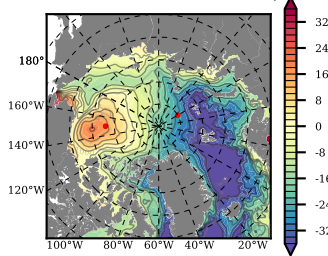

BCTGR273ERA5AO1SC1 mean FWC (m) over 1981

Mean FWC (m) from BG Obs Sys. (Proshutinsky et al. GRL2018) over year 2003-2017

Mean FWC (m) from Init State

BCTGR273ERA5AO1SC1 mean SSH anomaly

Mean DOT from Armitage et al. 2017 2003-2014