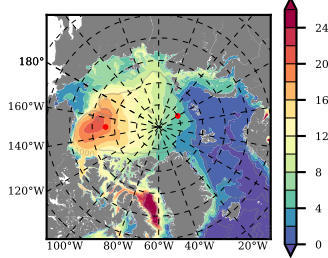

BCTGR273ERA5AO1SC1 mean FWC (m) over 1982

Mean FWC (m) from BG Obs Sys. (Proshutinsky et al. GRL2018) over year 2003-2017

Mean FWC (m) from Init State

BCTGR273ERA5AO1SC1 mean SSH anomaly

Mean DOT from Armitage et al. 2017 2003-2014