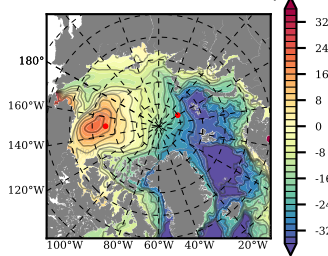

BCTGR273ERA5AO1SC1 mean FWC (m) over 1982

Mean FWC (m) from BG Obs Sys. (Proshutinsky et al. GRL2018) over year 2003-2017

Mean FWC (m) from Init State

BCTGR273ERA5AO1SC1 mean SSH anomaly

Mean DOT from Armitage et al. 2017 2003-2014