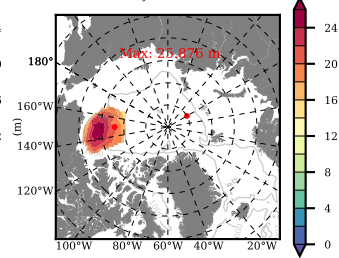

BCTGR273ERA5AO1SC1 mean FWC (m) over 1982

Mean FWC (m) from BG Obs Sys. (Proshutinsky et al. GRL2018) over year 2003-2017

Mean FWC (m) from Init State

BCTGR273ERA5AO1SC1 mean SSH anomaly

Mean DOT from Armitage et al. 2017 2003-2014