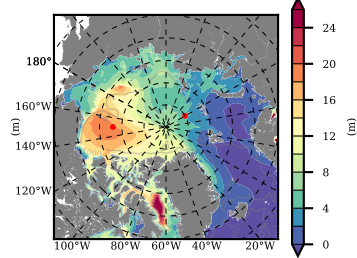

BCTGR273ERA5AO1SC1 mean FWC (m) over 1982

Mean FWC (m) from BG Obs Sys. (Proshutinsky et al. GRL2018) over year 2003-2017

Mean FWC (m) from Init State

BCTGR273ERA5AO1SC1 mean SSH anomaly

Mean DOT from Armitage et al. 2017 2003-2014