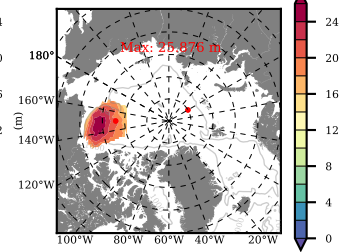

BCTGR273ERA5AO1SC1 mean FWC (m) over 1983

Mean FWC (m) from BG Obs Sys. (Proshutinsky et al. GRL2018) over year 2003-2017

Mean FWC (m) from Init State

BCTGR273ERA5AO1SC1 mean SSH anomaly

Mean DOT from Armitage et al. 2017 2003-2014