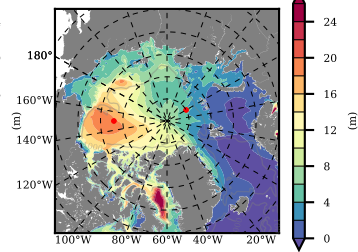

BCTGR273ERA5AO1SC1 mean FWC (m) over 1983

Mean FWC (m) from BG Obs Sys. (Proshutinsky et al. GRL2018) over year 2003-2017

Mean FWC (m) from Init State

BCTGR273ERA5AO1SC1 mean SSH anomaly

Mean DOT from Armitage et al. 2017 2003-2014