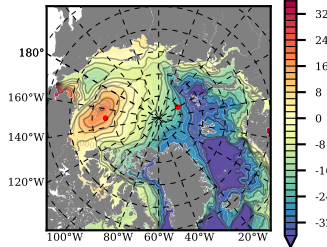

BCTGR273ERA5AO1SC1 mean FWC (m) over 1983

Mean FWC (m) from BG Obs Sys. (Proshutinsky et al. GRL2018) over year 2003-2017

Mean FWC (m) from Init State

BCTGR273ERA5AO1SC1 mean SSH anomaly

Mean DOT from Armitage et al. 2017 2003-2014