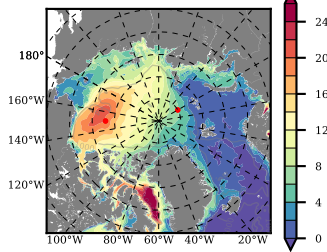

BCTGR273ERA5AO1SC1 mean FWC (m) over 1983

Mean FWC (m) from BG Obs Sys. (Proshutinsky et al. GRL2018) over year 2003-2017

Mean FWC (m) from Init State

BCTGR273ERA5AO1SC1 mean SSH anomaly

Mean DOT from Armitage et al. 2017 2003-2014