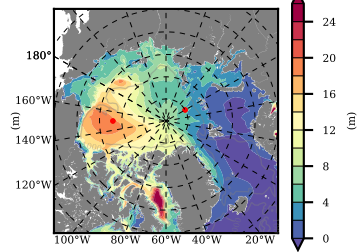

BCTGR273ERA5AO1SC1 mean FWC (m) over 1984

Mean FWC (m) from BG Obs Sys. (Proshutinsky et al. GRL2018) over year 2003-2017

Mean FWC (m) from Init State

BCTGR273ERA5AO1SC1 mean SSH anomaly

Mean DOT from Armitage et al. 2017 2003-2014