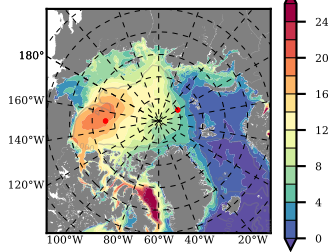

BCTGR273ERA5AO1SC1 mean FWC (m) over 1984

Mean FWC (m) from BG Obs Sys. (Proshutinsky et al. GRL2018) over year 2003-2017

Mean FWC (m) from Init State

BCTGR273ERA5AO1SC1 mean SSH anomaly

Mean DOT from Armitage et al. 2017 2003-2014