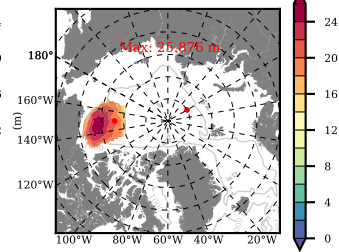

BCTGR273ERA5AO1SC1 mean FWC (m) over 1984

Mean FWC (m) from BG Obs Sys. (Proshutinsky et al. GRL2018) over year 2003-2017

Mean FWC (m) from Init State

BCTGR273ERA5AO1SC1 mean SSH anomaly

Mean DOT from Armitage et al. 2017 2003-2014