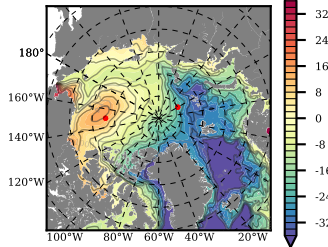

BCTGR273ERA5AO1SC1 mean FWC (m) over 1984

Mean FWC (m) from BG Obs Sys. (Proshutinsky et al. GRL2018) over year 2003-2017

Mean FWC (m) from Init State

BCTGR273ERA5AO1SC1 mean SSH anomaly

Mean DOT from Armitage et al. 2017 2003-2014