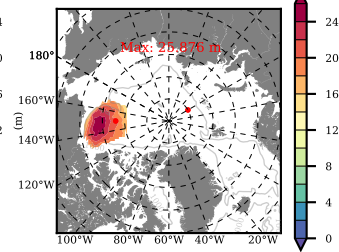

BCTGR273ERA5AO1SC1 mean FWC (m) over 1985

Mean FWC (m) from BG Obs Sys. (Proshutinsky et al. GRL2018) over year 2003-2017

Mean FWC (m) from Init State

BCTGR273ERA5AO1SC1 mean SSH anomaly

Mean DOT from Armitage et al. 2017 2003-2014