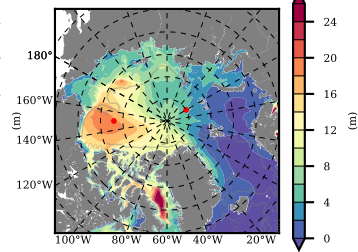

BCTGR273ERA5AO1SC1 mean FWC (m) over 1985

Mean FWC (m) from BG Obs Sys. (Proshutinsky et al. GRL2018) over year 2003-2017

Mean FWC (m) from Init State

BCTGR273ERA5AO1SC1 mean SSH anomaly

Mean DOT from Armitage et al. 2017 2003-2014