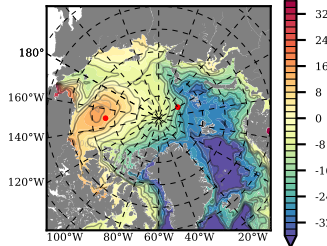

BCTGR273ERA5AO1SC1 mean FWC (m) over 1985

Mean FWC (m) from BG Obs Sys. (Proshutinsky et al. GRL2018) over year 2003-2017

Mean FWC (m) from Init State

BCTGR273ERA5AO1SC1 mean SSH anomaly

Mean DOT from Armitage et al. 2017 2003-2014