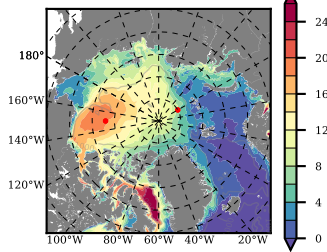

BCTGR273ERA5AO1SC1 mean FWC (m) over 1985

Mean FWC (m) from BG Obs Sys. (Proshutinsky et al. GRL2018) over year 2003-2017

Mean FWC (m) from Init State

BCTGR273ERA5AO1SC1 mean SSH anomaly

Mean DOT from Armitage et al. 2017 2003-2014