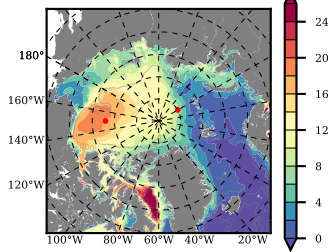

BCTGR273ERA5AO1SC1 mean FWC (m) over 1986

Mean FWC (m) from BG Obs Sys. (Proshutinsky et al. GRL2018) over year 2003-2017

Mean FWC (m) from Init State

BCTGR273ERA5AO1SC1 mean SSH anomaly

Mean DOT from Armitage et al. 2017 2003-2014