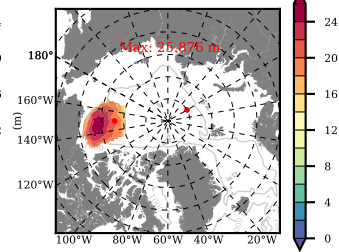

BCTGR273ERA5AO1SC1 mean FWC (m) over 1986

Mean FWC (m) from BG Obs Sys. (Proshutinsky et al. GRL2018) over year 2003-2017

Mean FWC (m) from Init State

BCTGR273ERA5AO1SC1 mean SSH anomaly

Mean DOT from Armitage et al. 2017 2003-2014