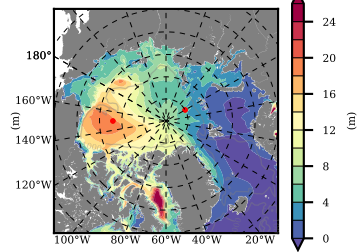

BCTGR273ERA5AO1SC1 mean FWC (m) over 1986

Mean FWC (m) from BG Obs Sys. (Proshutinsky et al. GRL2018) over year 2003-2017

Mean FWC (m) from Init State

BCTGR273ERA5AO1SC1 mean SSH anomaly

Mean DOT from Armitage et al. 2017 2003-2014