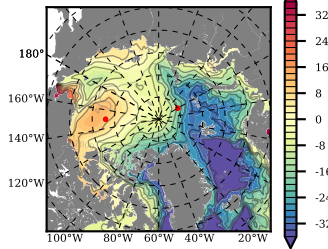

BCTGR273ERA5AO1SC1 mean FWC (m) over 1986

Mean FWC (m) from BG Obs Sys. (Proshutinsky et al. GRL2018) over year 2003-2017

Mean FWC (m) from Init State

BCTGR273ERA5AO1SC1 mean SSH anomaly

Mean DOT from Armitage et al. 2017 2003-2014