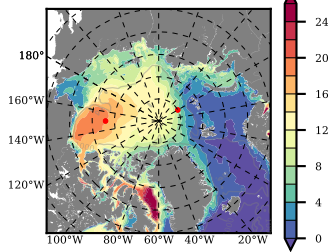

BCTGR273ERA5AO1SC1 mean FWC (m) over 1987

Mean FWC (m) from BG Obs Sys. (Proshutinsky et al. GRL2018) over year 2003-2017

Mean FWC (m) from Init State

BCTGR273ERA5AO1SC1 mean SSH anomaly

Mean DOT from Armitage et al. 2017 2003-2014