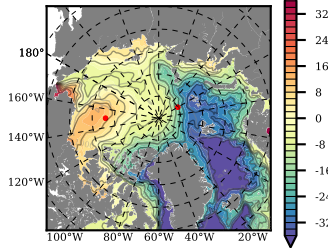

BCTGR273ERA5AO1SC1 mean FWC (m) over 1987

Mean FWC (m) from BG Obs Sys. (Proshutinsky et al. GRL2018) over year 2003-2017

Mean FWC (m) from Init State

BCTGR273ERA5AO1SC1 mean SSH anomaly

Mean DOT from Armitage et al. 2017 2003-2014