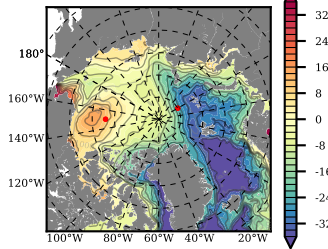

BCTGR273ERA5AO1SC1 mean FWC (m) over 1988

Mean FWC (m) from BG Obs Sys. (Proshutinsky et al. GRL2018) over year 2003-2017

Mean FWC (m) from Init State

BCTGR273ERA5AO1SC1 mean SSH anomaly

Mean DOT from Armitage et al. 2017 2003-2014