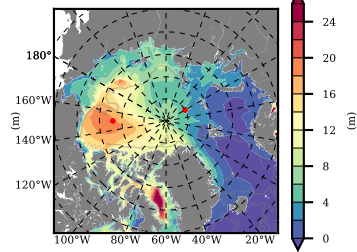

BCTGR273ERA5AO1SC1 mean FWC (m) over 1988

Mean FWC (m) from BG Obs Sys. (Proshutinsky et al. GRL2018) over year 2003-2017

Mean FWC (m) from Init State

BCTGR273ERA5AO1SC1 mean SSH anomaly

Mean DOT from Armitage et al. 2017 2003-2014