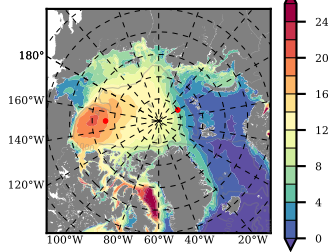

BCTGR273ERA5AO1SC1 mean FWC (m) over 1988

Mean FWC (m) from BG Obs Sys. (Proshutinsky et al. GRL2018) over year 2003-2017

Mean FWC (m) from Init State

BCTGR273ERA5AO1SC1 mean SSH anomaly

Mean DOT from Armitage et al. 2017 2003-2014