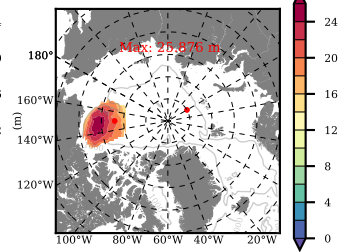

BCTGR273ERA5AO1SC1 mean FWC (m) over 1988

Mean FWC (m) from BG Obs Sys. (Proshutinsky et al. GRL2018) over year 2003-2017

Mean FWC (m) from Init State

BCTGR273ERA5AO1SC1 mean SSH anomaly

Mean DOT from Armitage et al. 2017 2003-2014