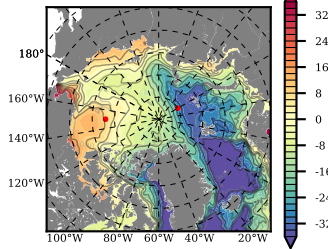

BCTGR273ERA5AO1SC1 mean FWC (m) over 1989

Mean FWC (m) from BG Obs Sys. (Proshutinsky et al. GRL2018) over year 2003-2017

Mean FWC (m) from Init State

BCTGR273ERA5AO1SC1 mean SSH anomaly

Mean DOT from Armitage et al. 2017 2003-2014