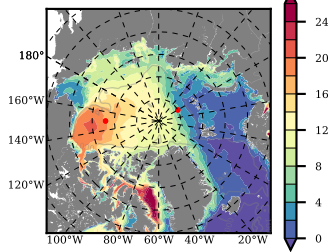

BCTGR273ERA5AO1SC1 mean FWC (m) over 1989

Mean FWC (m) from BG Obs Sys. (Proshutinsky et al. GRL2018) over year 2003-2017

Mean FWC (m) from Init State

BCTGR273ERA5AO1SC1 mean SSH anomaly

Mean DOT from Armitage et al. 2017 2003-2014