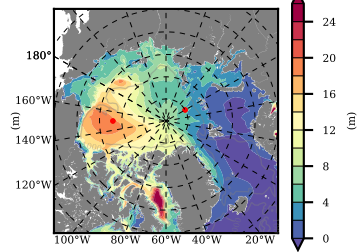

BCTGR273ERA5AO1SC1 mean FWC (m) over 1990

Mean FWC (m) from BG Obs Sys. (Proshutinsky et al. GRL2018) over year 2003-2017

Mean FWC (m) from Init State

BCTGR273ERA5AO1SC1 mean SSH anomaly

Mean DOT from Armitage et al. 2017 2003-2014