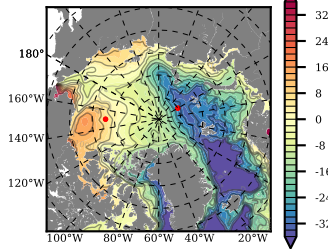

BCTGR273ERA5AO1SC1 mean FWC (m) over 1990

Mean FWC (m) from BG Obs Sys. (Proshutinsky et al. GRL2018) over year 2003-2017

Mean FWC (m) from Init State

BCTGR273ERA5AO1SC1 mean SSH anomaly

Mean DOT from Armitage et al. 2017 2003-2014