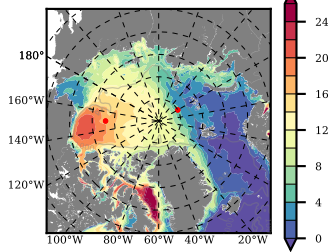

BCTGR273ERA5AO1SC1 mean FWC (m) over 1990

Mean FWC (m) from BG Obs Sys. (Proshutinsky et al. GRL2018) over year 2003-2017

Mean FWC (m) from Init State

BCTGR273ERA5AO1SC1 mean SSH anomaly

Mean DOT from Armitage et al. 2017 2003-2014