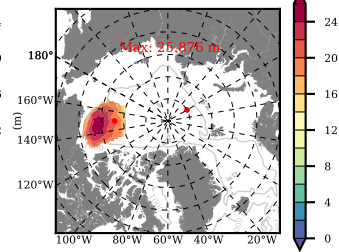

BCTGR273ERA5AO1SC1 mean FWC (m) over 1990

Mean FWC (m) from BG Obs Sys. (Proshutinsky et al. GRL2018) over year 2003-2017

Mean FWC (m) from Init State

BCTGR273ERA5AO1SC1 mean SSH anomaly

Mean DOT from Armitage et al. 2017 2003-2014