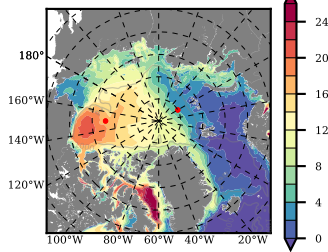

BCTGR273ERA5AO1SC1 mean FWC (m) over 1991

Mean FWC (m) from BG Obs Sys. (Proshutinsky et al. GRL2018) over year 2003-2017

Mean FWC (m) from Init State

BCTGR273ERA5AO1SC1 mean SSH anomaly

Mean DOT from Armitage et al. 2017 2003-2014