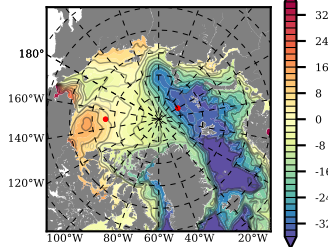

BCTGR273ERA5AO1SC1 mean FWC (m) over 1991

Mean FWC (m) from BG Obs Sys. (Proshutinsky et al. GRL2018) over year 2003-2017

Mean FWC (m) from Init State

BCTGR273ERA5AO1SC1 mean SSH anomaly

Mean DOT from Armitage et al. 2017 2003-2014