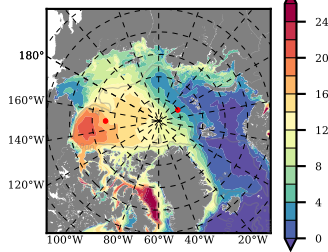

BCTGR273ERA5AO1SC1 mean FWC (m) over 1992

Mean FWC (m) from BG Obs Sys. (Proshutinsky et al. GRL2018) over year 2003-2017

Mean FWC (m) from Init State

BCTGR273ERA5AO1SC1 mean SSH anomaly

Mean DOT from Armitage et al. 2017 2003-2014