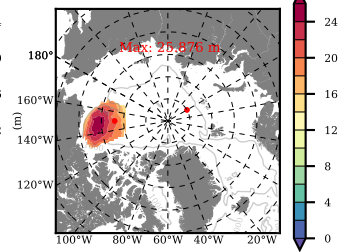

BCTGR273ERA5AO1SC1 mean FWC (m) over 1992

Mean FWC (m) from BG Obs Sys. (Proshutinsky et al. GRL2018) over year 2003-2017

Mean FWC (m) from Init State

BCTGR273ERA5AO1SC1 mean SSH anomaly

Mean DOT from Armitage et al. 2017 2003-2014