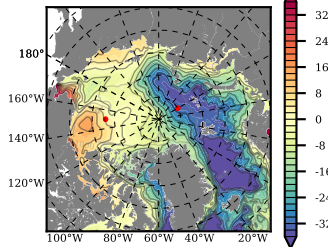

BCTGR273ERA5AO1SC1 mean FWC (m) over 1992

Mean FWC (m) from BG Obs Sys. (Proshutinsky et al. GRL2018) over year 2003-2017

Mean FWC (m) from Init State

BCTGR273ERA5AO1SC1 mean SSH anomaly

Mean DOT from Armitage et al. 2017 2003-2014