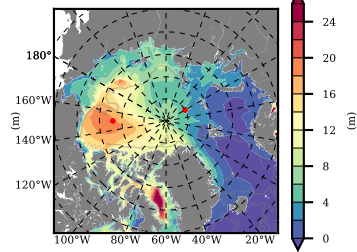

BCTGR273ERA5AO1SC1 mean FWC (m) over 1992

Mean FWC (m) from BG Obs Sys. (Proshutinsky et al. GRL2018) over year 2003-2017

Mean FWC (m) from Init State

BCTGR273ERA5AO1SC1 mean SSH anomaly

Mean DOT from Armitage et al. 2017 2003-2014