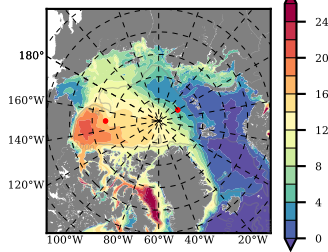

BCTGR273ERA5AO1SC1 mean FWC (m) over 1993

Mean FWC (m) from BG Obs Sys. (Proshutinsky et al. GRL2018) over year 2003-2017

Mean FWC (m) from Init State

BCTGR273ERA5AO1SC1 mean SSH anomaly

Mean DOT from Armitage et al. 2017 2003-2014