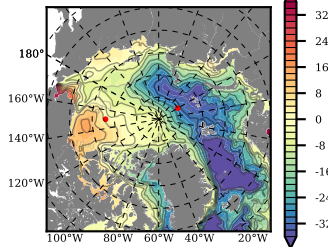

BCTGR273ERA5AO1SC1 mean FWC (m) over 1993

Mean FWC (m) from BG Obs Sys. (Proshutinsky et al. GRL2018) over year 2003-2017

Mean FWC (m) from Init State

BCTGR273ERA5AO1SC1 mean SSH anomaly

Mean DOT from Armitage et al. 2017 2003-2014